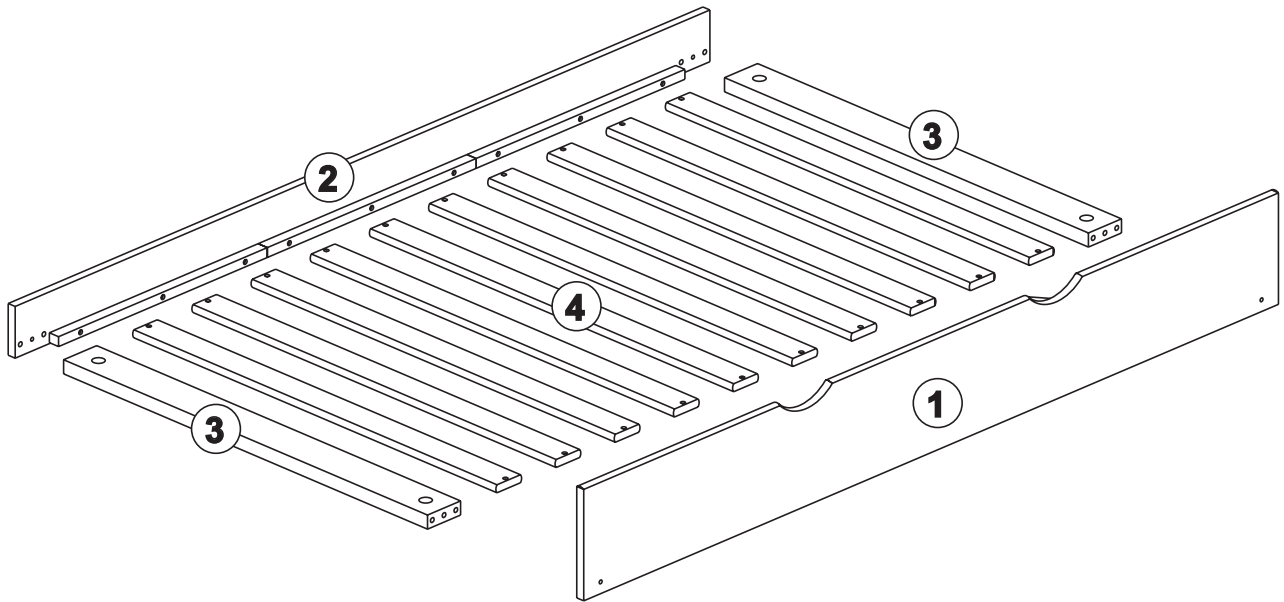

Twin Trundle

Bedz King BK30

Thank you for purchasing your Furniture from Bedz King.

Every effort has been made to ensure your Furniture is of the finest quality. If you have any questions, please do not hesitate to contact us at info@bedzking.com

SCREWS ARE SHOWN IN ACTUAL SIZE

		Qty.	Extra
A5	 3,5x16	16	
A12	 4,0x35	20	
B5	 1/4"	4	+1
B18	 1/4"x70	4	
C3	 10x40	8	+1
E8		4	
G3		1	
G4	 space block	2	

01

 A5 - 16x	 C3 - 08x	 E8 - 04x	 G4 - 02x
--	--	--	--