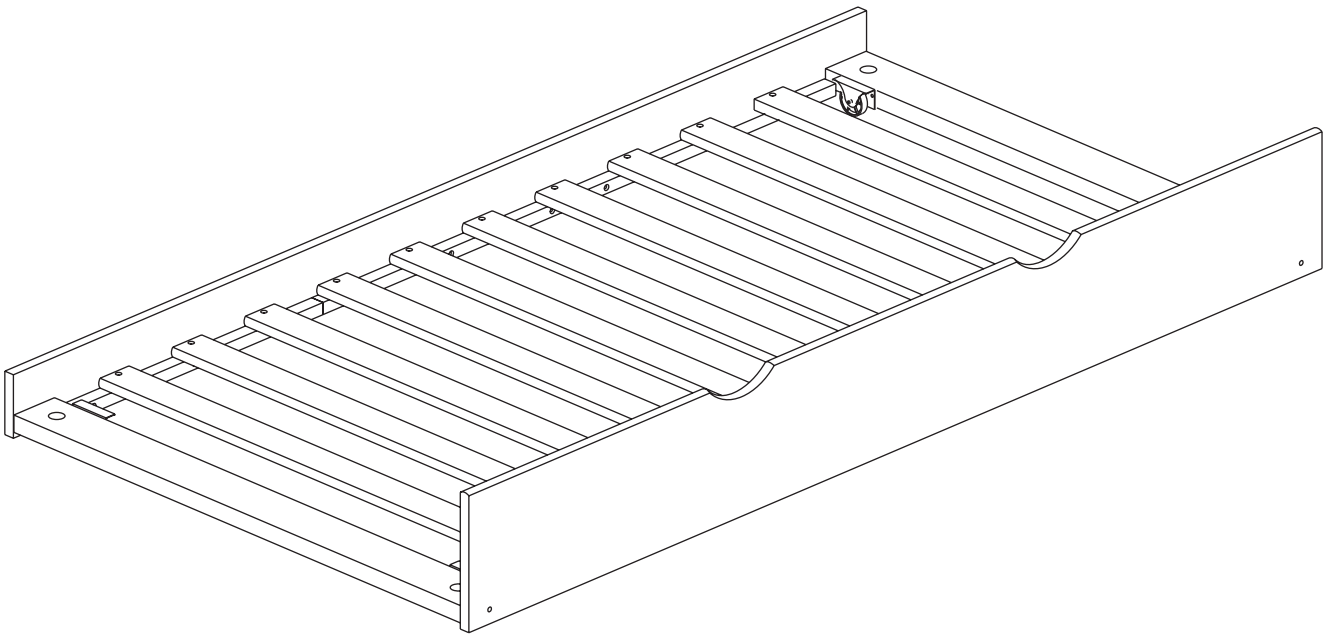

Twin Trundle

Bedz King BK30

Thank you for purchasing your Furniture from Bedz King.

Every effort has been made to ensure your Furniture is of the finest quality. If you have any questions, please do not hesitate to contact us at info@bedzking.com

SCREWS ARE SHOWN IN ACTUAL SIZE

		Qty.	Extra
A5	 3,5x16	16	
A12	 4,0x35	20	
B5	 1/4"	4	+1
B18	 1/4"x70	4	
C3	 10x40	8	+1
E8		4	
G3		1	
G4	 space block	2	

01

 A5 - 16x	 C3 - 08x	 E8 - 04x	 G4 - 02x
--	--	--	--