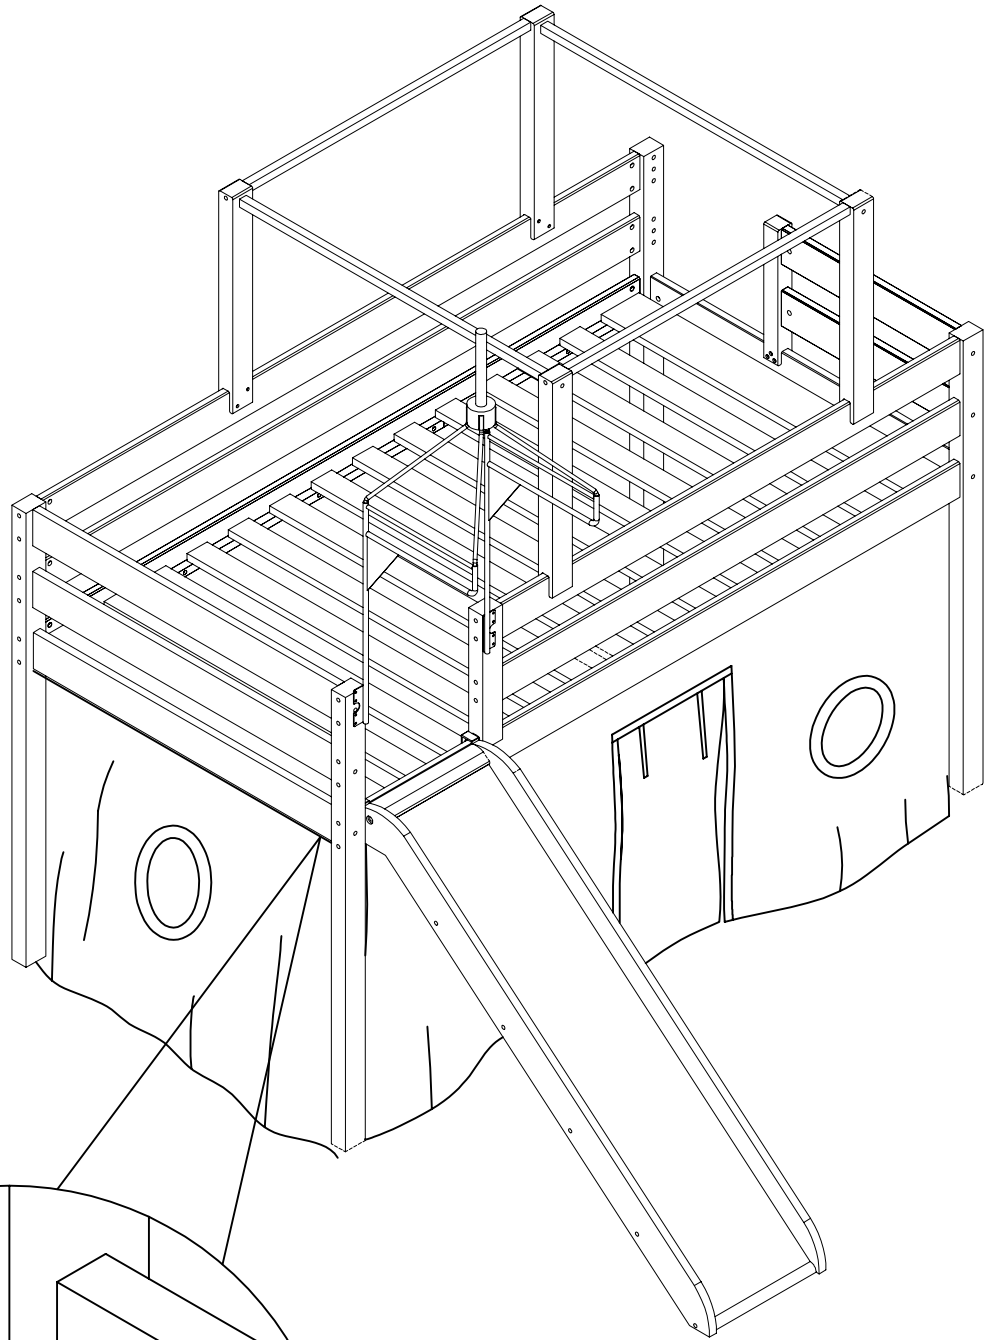

ASSEMBLY INSTRUCTION

#70619 UNDERBED CURTAIN

ASSEMBLY INSTRUCTION

#70619 UNDERBED CURTAIN

Wait 60 minutes to attach curtain!

ASSEMBLY INSTRUCTION

#70619 END CURTAINS

- **Attach Velcro to the bottom left or right bed end.**
- **Do not attach the curtain for 60 minutes!**

ASSEMBLY INSTRUCTION

#70619 END CURTAINS

Wait 60 minutes to attach curtain!

ASSEMBLY INSTRUCTION

#70619 TOP TENT FABRIC

ASSEMBLY INSTRUCTION

#70619 TOWER FABRIC