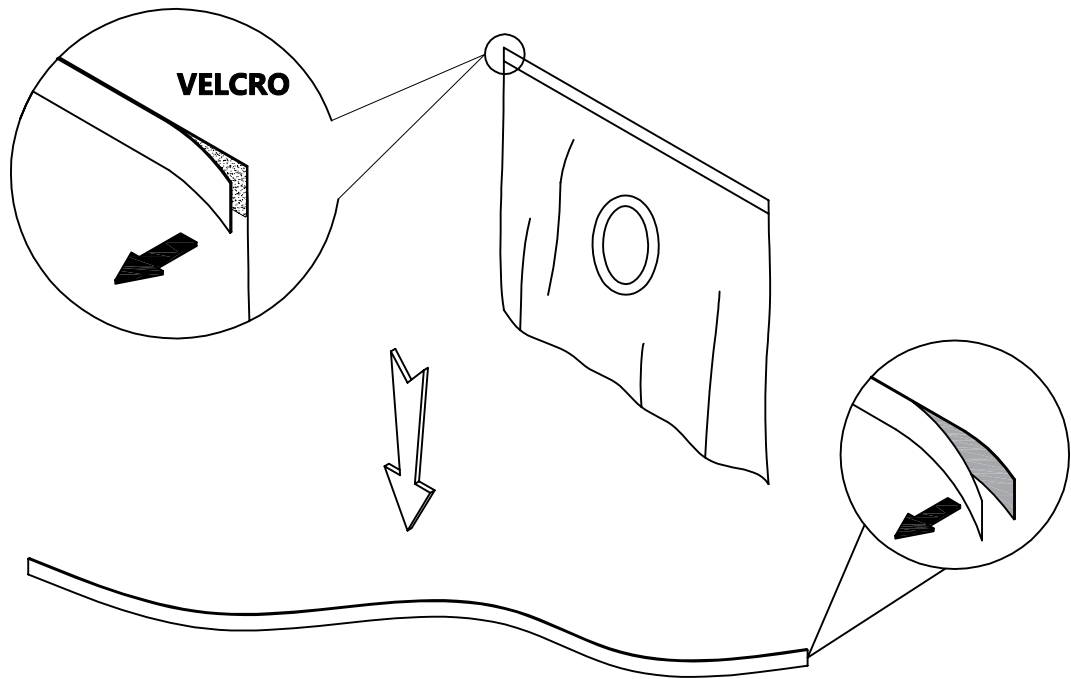

ASSEMBLY INSTRUCTION

#70619 UNDERBED CURTAIN

ASSEMBLY INSTRUCTION

#70619 UNDERBED CURTAIN

Wait 60 minutes to attach curtain!

ASSEMBLY INSTRUCTION

#70619 END CURTAINS

- **Attach Velcro to the bottom left or right bed end.**
- **Do not attach the curtain for 60 minutes!**

ASSEMBLY INSTRUCTION

#70619 END CURTAINS

Wait 60 minutes to attach curtain!

ASSEMBLY INSTRUCTION

#70619 TOP TENT FABRIC

ASSEMBLY INSTRUCTION

#70619 TOWER FABRIC