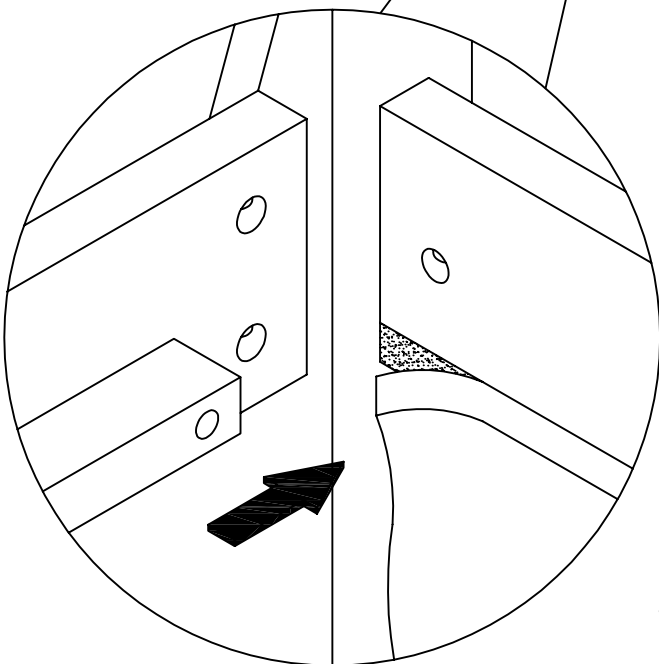

ASSEMBLY INSTRUCTION

#70619 UNDERBED CURTAIN

ASSEMBLY INSTRUCTION

#70619 UNDERBED CURTAIN

Wait 60 minutes to attach curtain!

ASSEMBLY INSTRUCTION

#70619 END CURTAINS

- **Attach Velcro to the bottom left or right bed end.**
- **Do not attach the curtain for 60 minutes!**

ASSEMBLY INSTRUCTION

#70619 END CURTAINS

Wait 60 minutes to attach curtain!

ASSEMBLY INSTRUCTION

#70619 TOP TENT FABRIC

ASSEMBLY INSTRUCTION

#70619 TOWER FABRIC