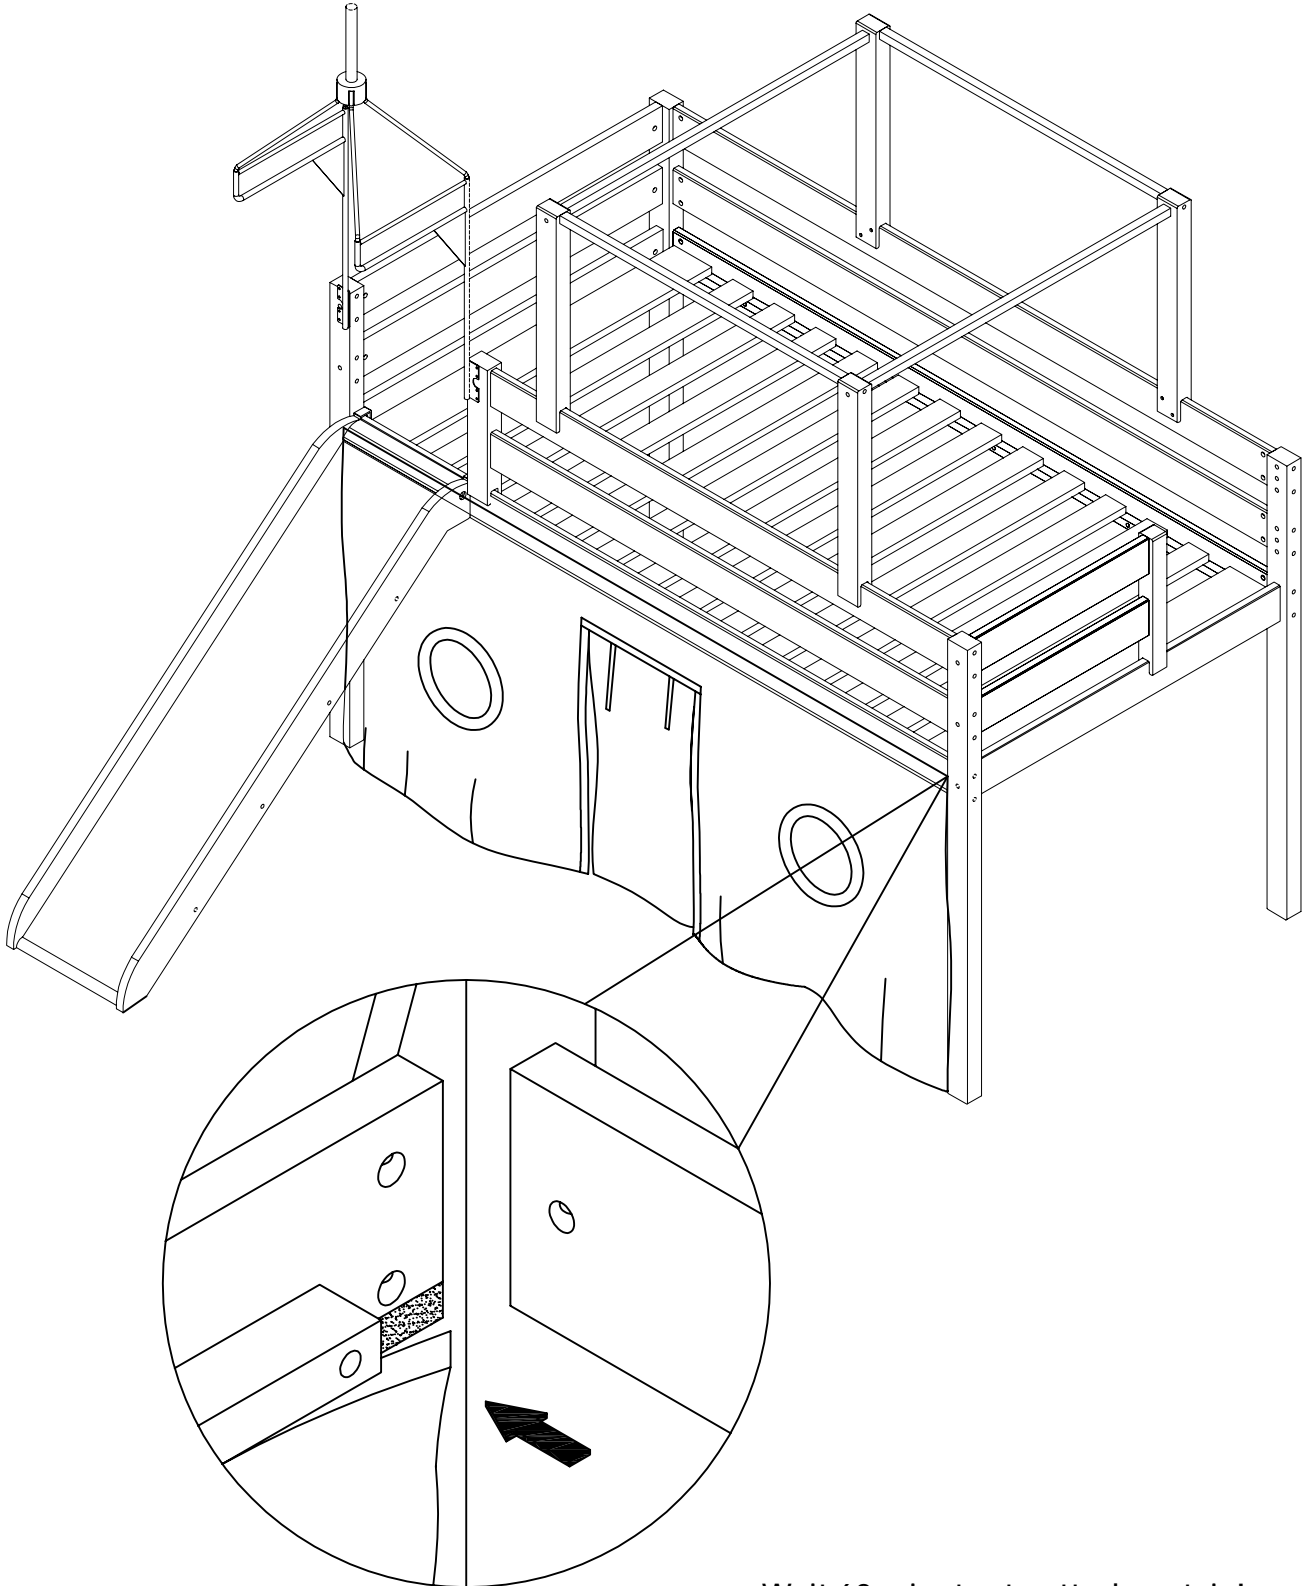

ASSEMBLY INSTRUCTION

#70619 UNDERBED CURTAIN

ASSEMBLY INSTRUCTION

#70619 UNDERBED CURTAIN

Wait 60 minutes to attach curtain!

ASSEMBLY INSTRUCTION

#70619 END CURTAINS

- **Attach Velcro to the bottom left or right bed end.**
- **Do not attach the curtain for 60 minutes!**

ASSEMBLY INSTRUCTION

#70619 END CURTAINS

Wait 60 minutes to attach curtain!

ASSEMBLY INSTRUCTION

#70619 TOP TENT FABRIC

ASSEMBLY INSTRUCTION

#70619 TOWER FABRIC