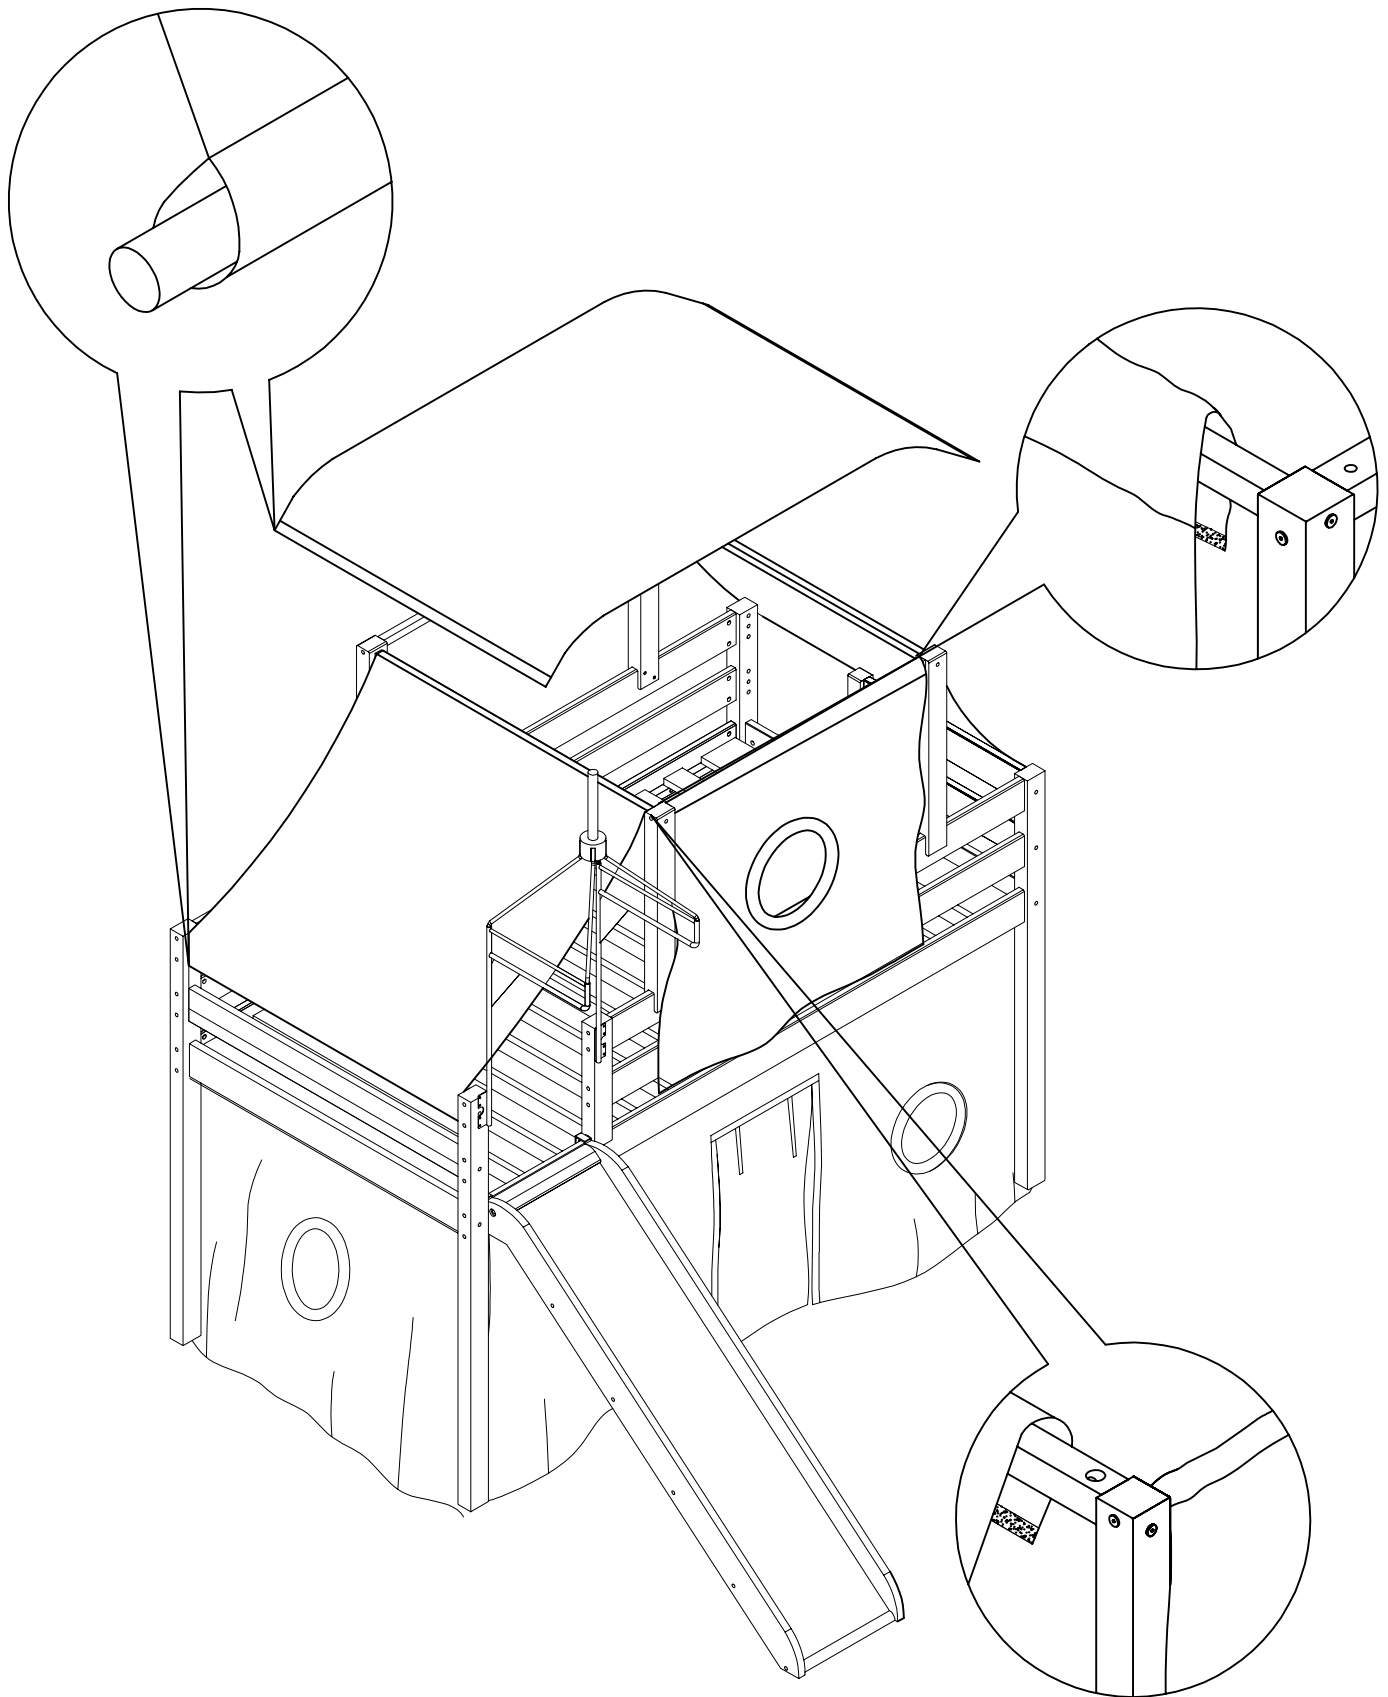

ASSEMBLY INSTRUCTION

#70619 UNDERBED CURTAIN

ASSEMBLY INSTRUCTION

#70619 UNDERBED CURTAIN

Wait 60 minutes to attach curtain!

ASSEMBLY INSTRUCTION

#70619 END CURTAINS

- **Attach Velcro to the bottom left or right bed end.**
- **Do not attach the curtain for 60 minutes!**

ASSEMBLY INSTRUCTION

#70619 END CURTAINS

Wait 60 minutes to attach curtain!

ASSEMBLY INSTRUCTION

#70619 TOP TENT FABRIC

ASSEMBLY INSTRUCTION

#70619 TOWER FABRIC