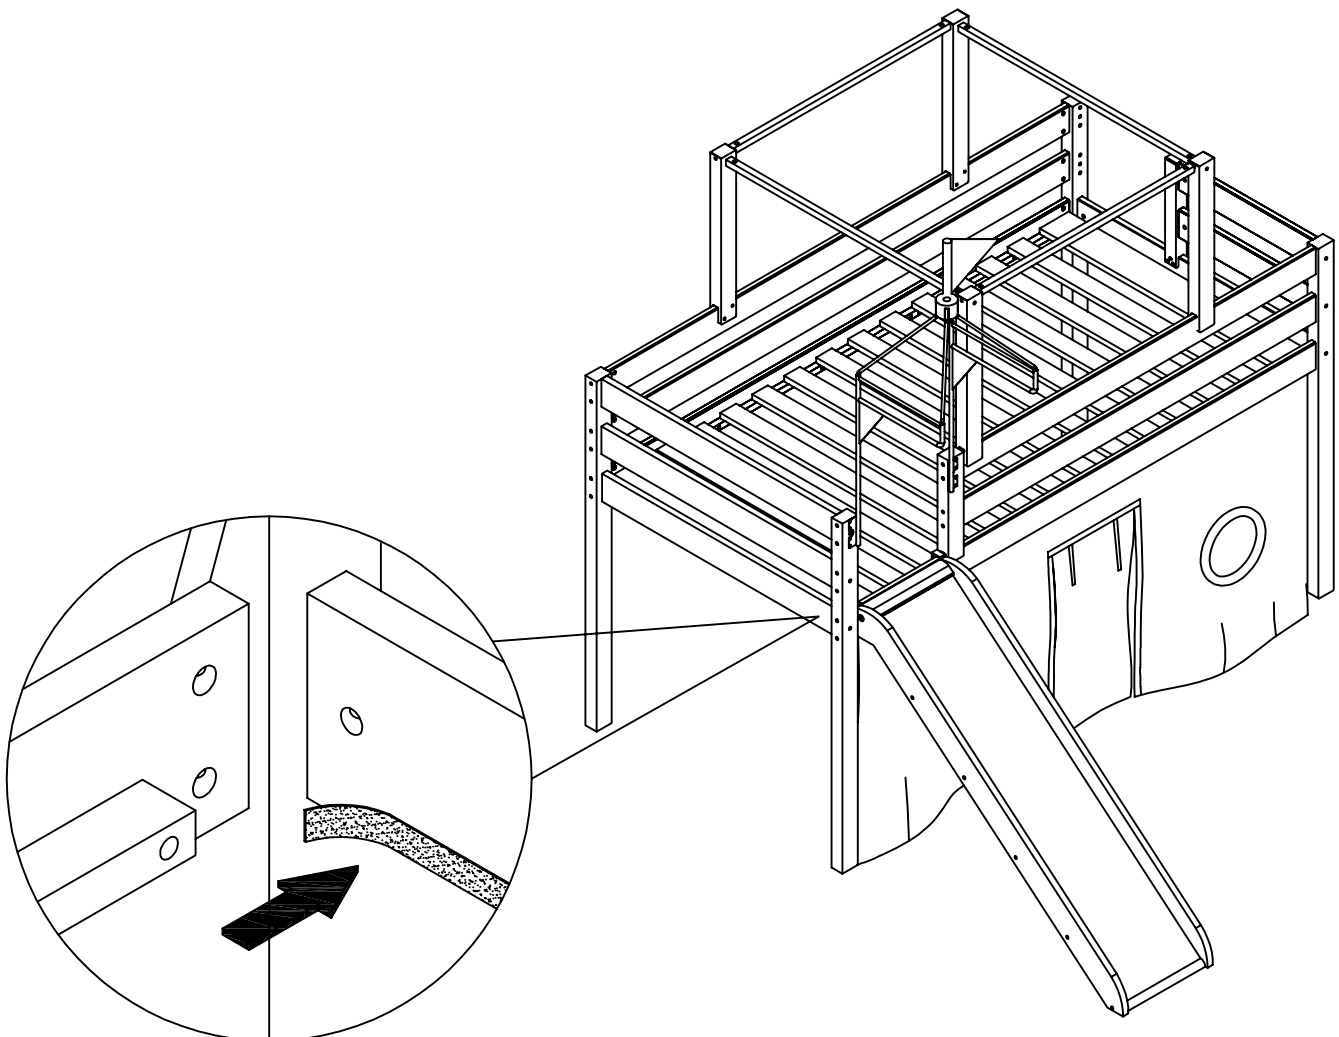

ASSEMBLY INSTRUCTION

#70619 UNDERBED CURTAIN

ASSEMBLY INSTRUCTION

#70619 UNDERBED CURTAIN

Wait 60 minutes to attach curtain!

ASSEMBLY INSTRUCTION

#70619 END CURTAINS

- **Attach Velcro to the bottom left or right bed end.**
- **Do not attach the curtain for 60 minutes!**

ASSEMBLY INSTRUCTION

#70619 END CURTAINS

Wait 60 minutes to attach curtain!

ASSEMBLY INSTRUCTION

#70619 TOP TENT FABRIC

ASSEMBLY INSTRUCTION

#70619 TOWER FABRIC