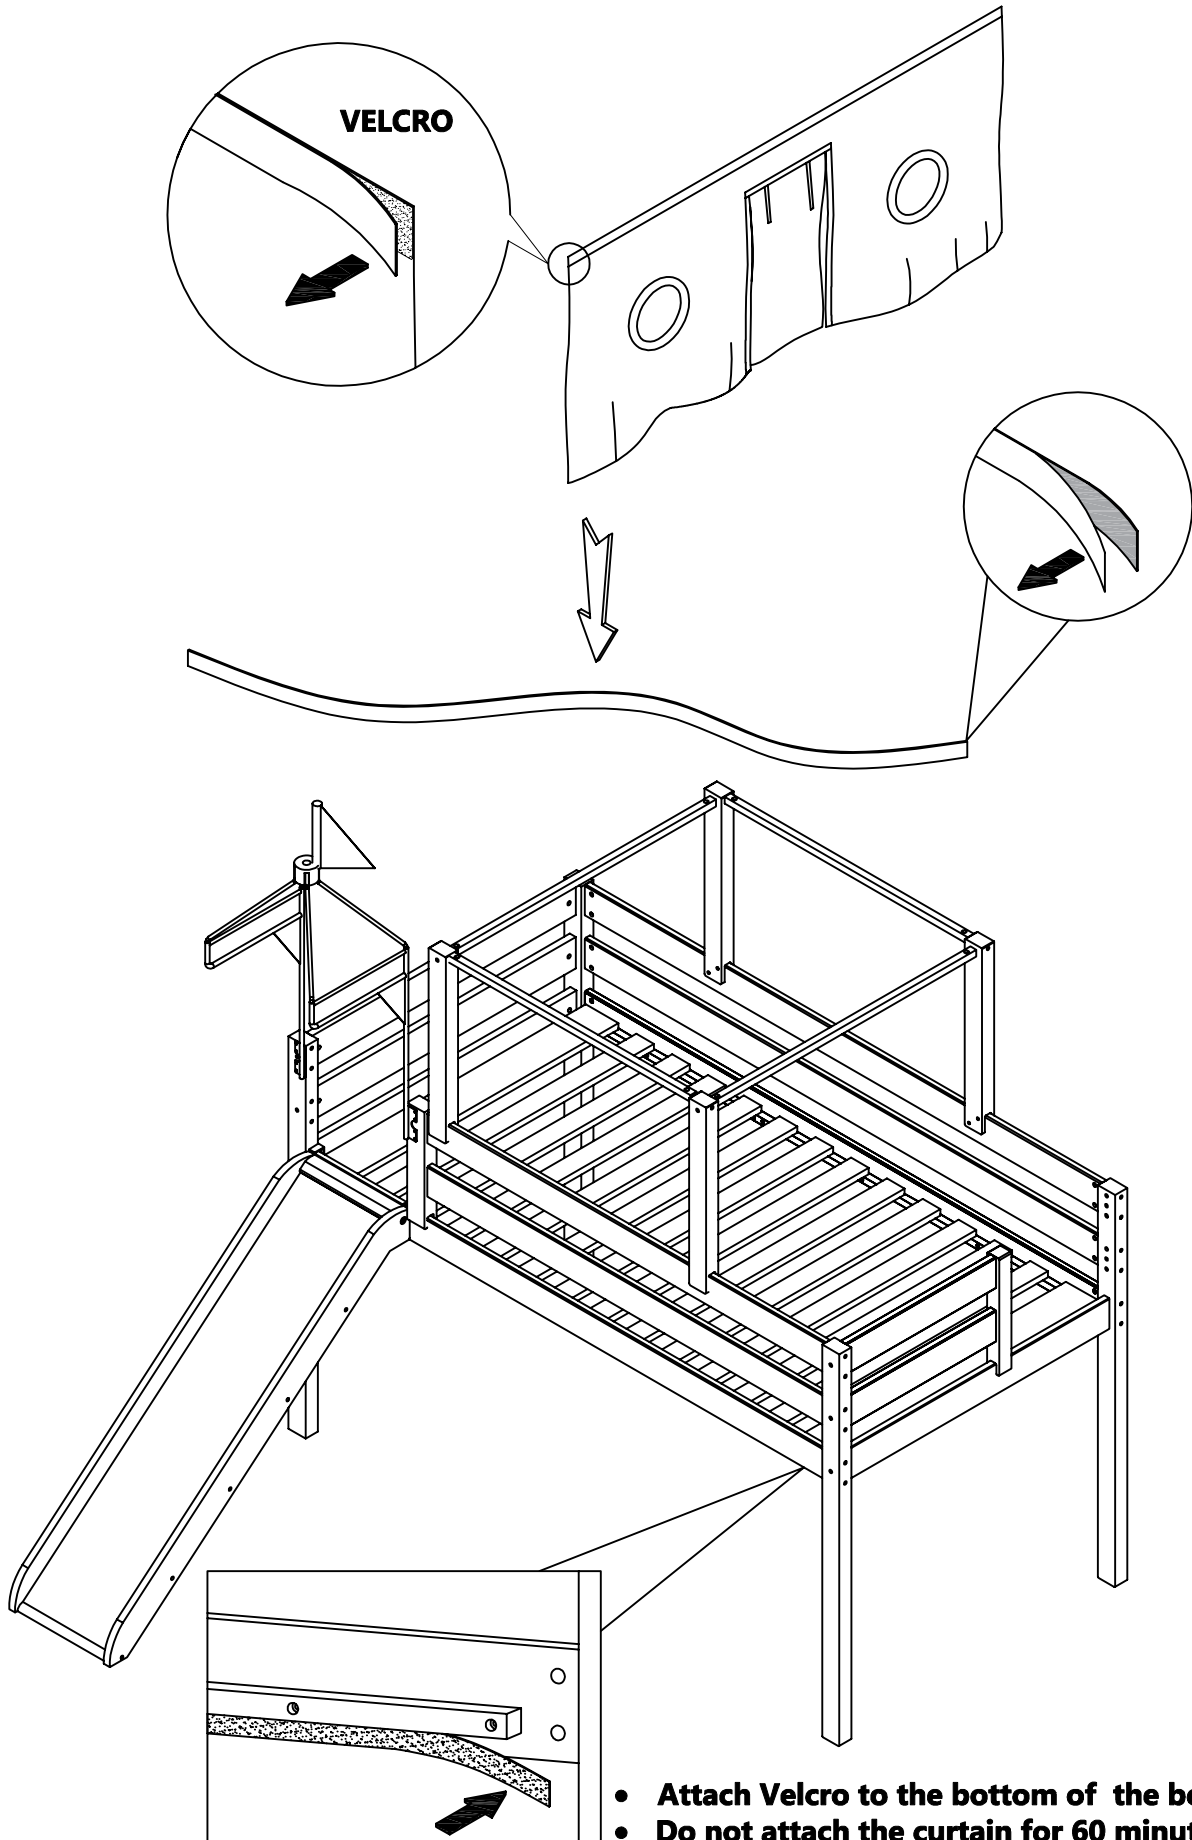

ASSEMBLY INSTRUCTION

#70619 UNDERBED CURTAIN

ASSEMBLY INSTRUCTION

#70619 UNDERBED CURTAIN

Wait 60 minutes to attach curtain!

ASSEMBLY INSTRUCTION

#70619 END CURTAINS

- **Attach Velcro to the bottom left or right bed end.**
- **Do not attach the curtain for 60 minutes!**

ASSEMBLY INSTRUCTION

#70619 END CURTAINS

Wait 60 minutes to attach curtain!

ASSEMBLY INSTRUCTION

#70619 TOP TENT FABRIC

ASSEMBLY INSTRUCTION

#70619 TOWER FABRIC