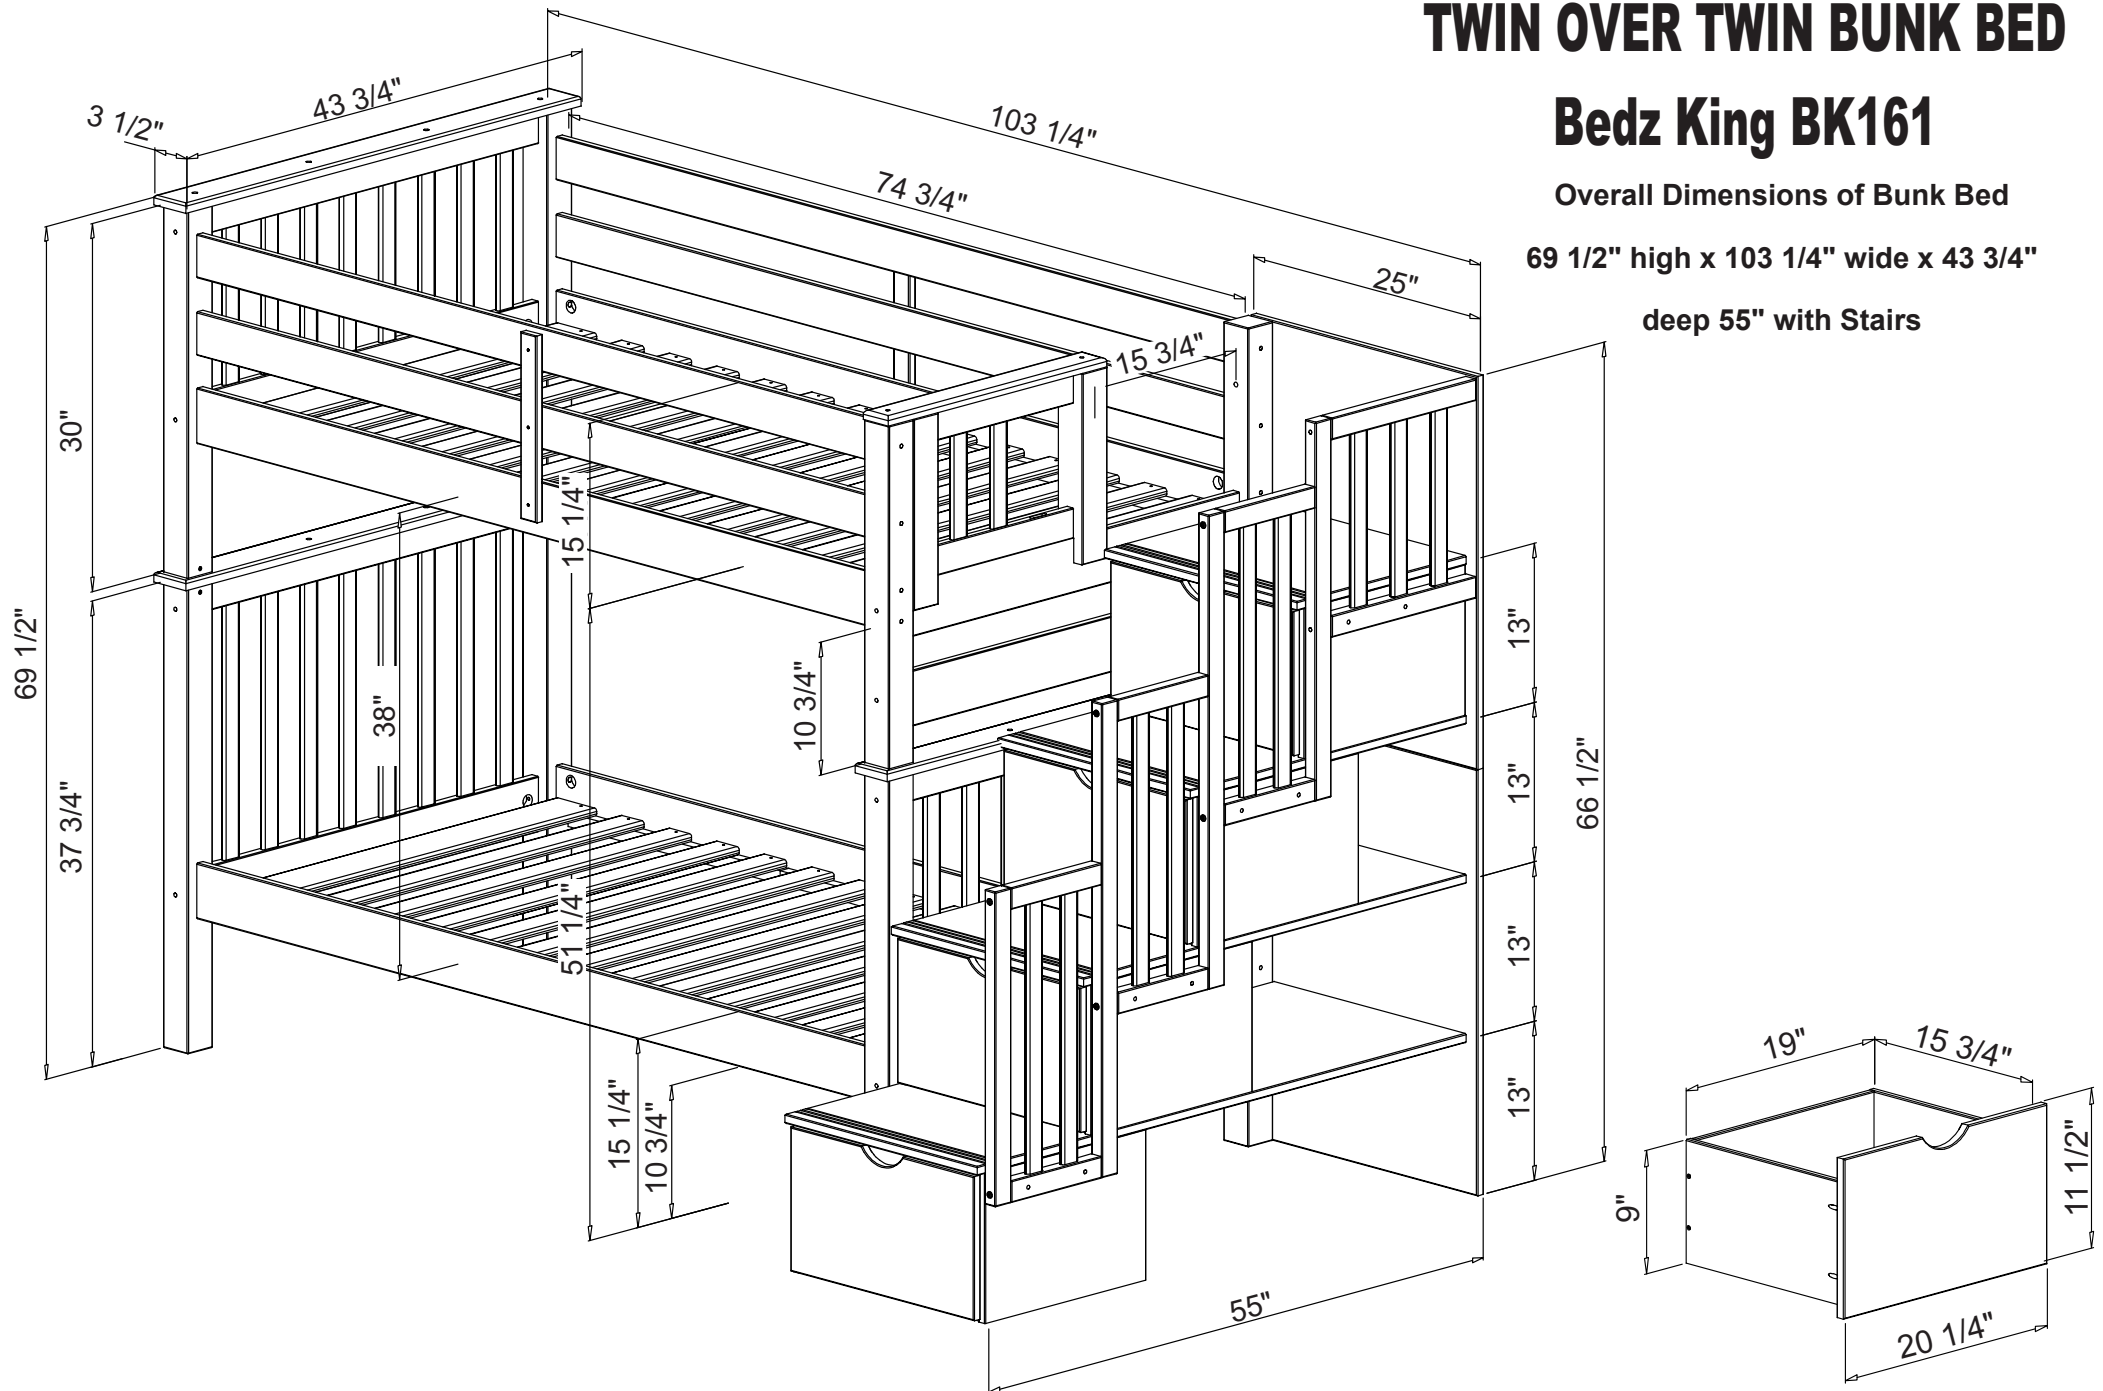

# TWIN OVER TWIN BUNK BED

## Bedz King BK161

Overall Dimensions of Bunk Bed

69 1/2" high x 103 1/4" wide x 43 3/4" deep

55" with Stairs

This is a natural wood product. We cannot guarantee the sizes on this drawing are the exact measurements of the bed you will receive. The dimensions are provided as a guide to assist you with your purchase. Please ensure the bed will fit your room.