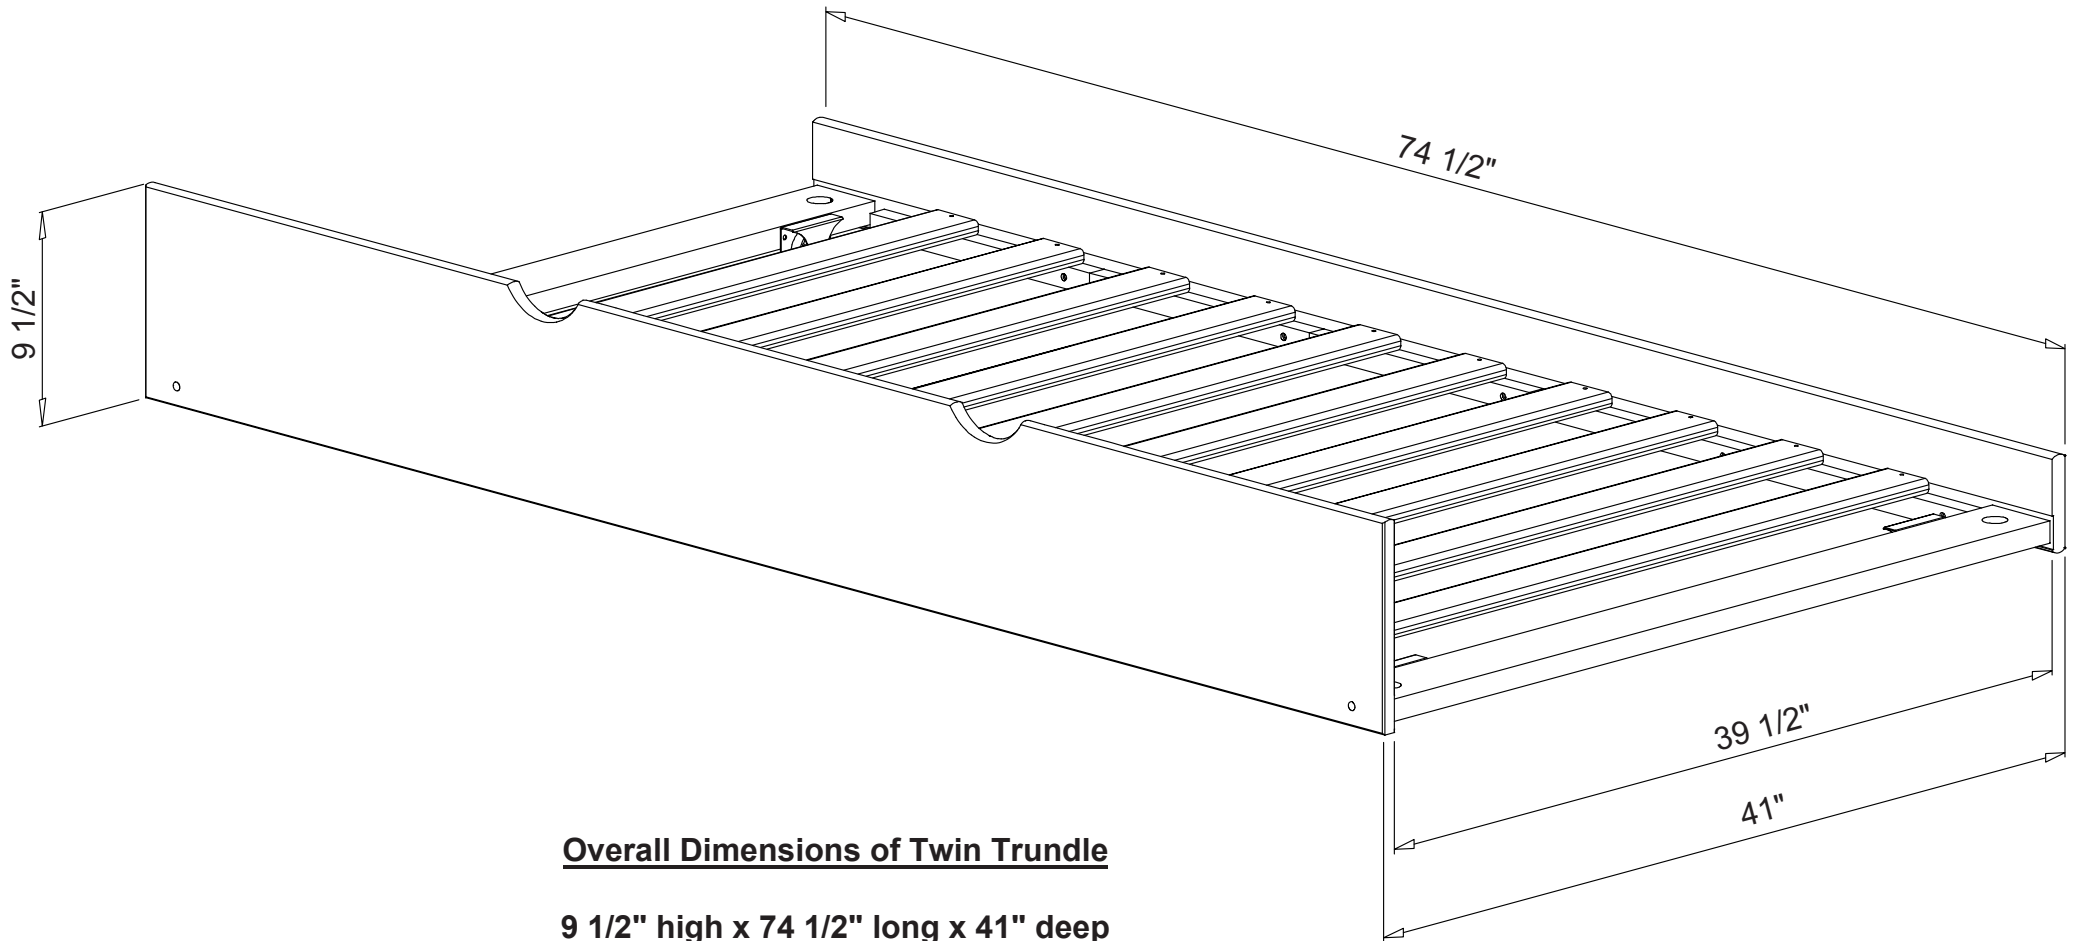

Twin Trundle Bedz King BK30

Overall Dimensions of Twin Trundle

9 1/2" high x 74 1/2" long x 41" deep

This is a natural wood product. Therefore, we cannot guarantee the sizes on this drawing are the exact measurements of the bed you will receive. The dimensions are provided as a guide to assist you with your purchase.