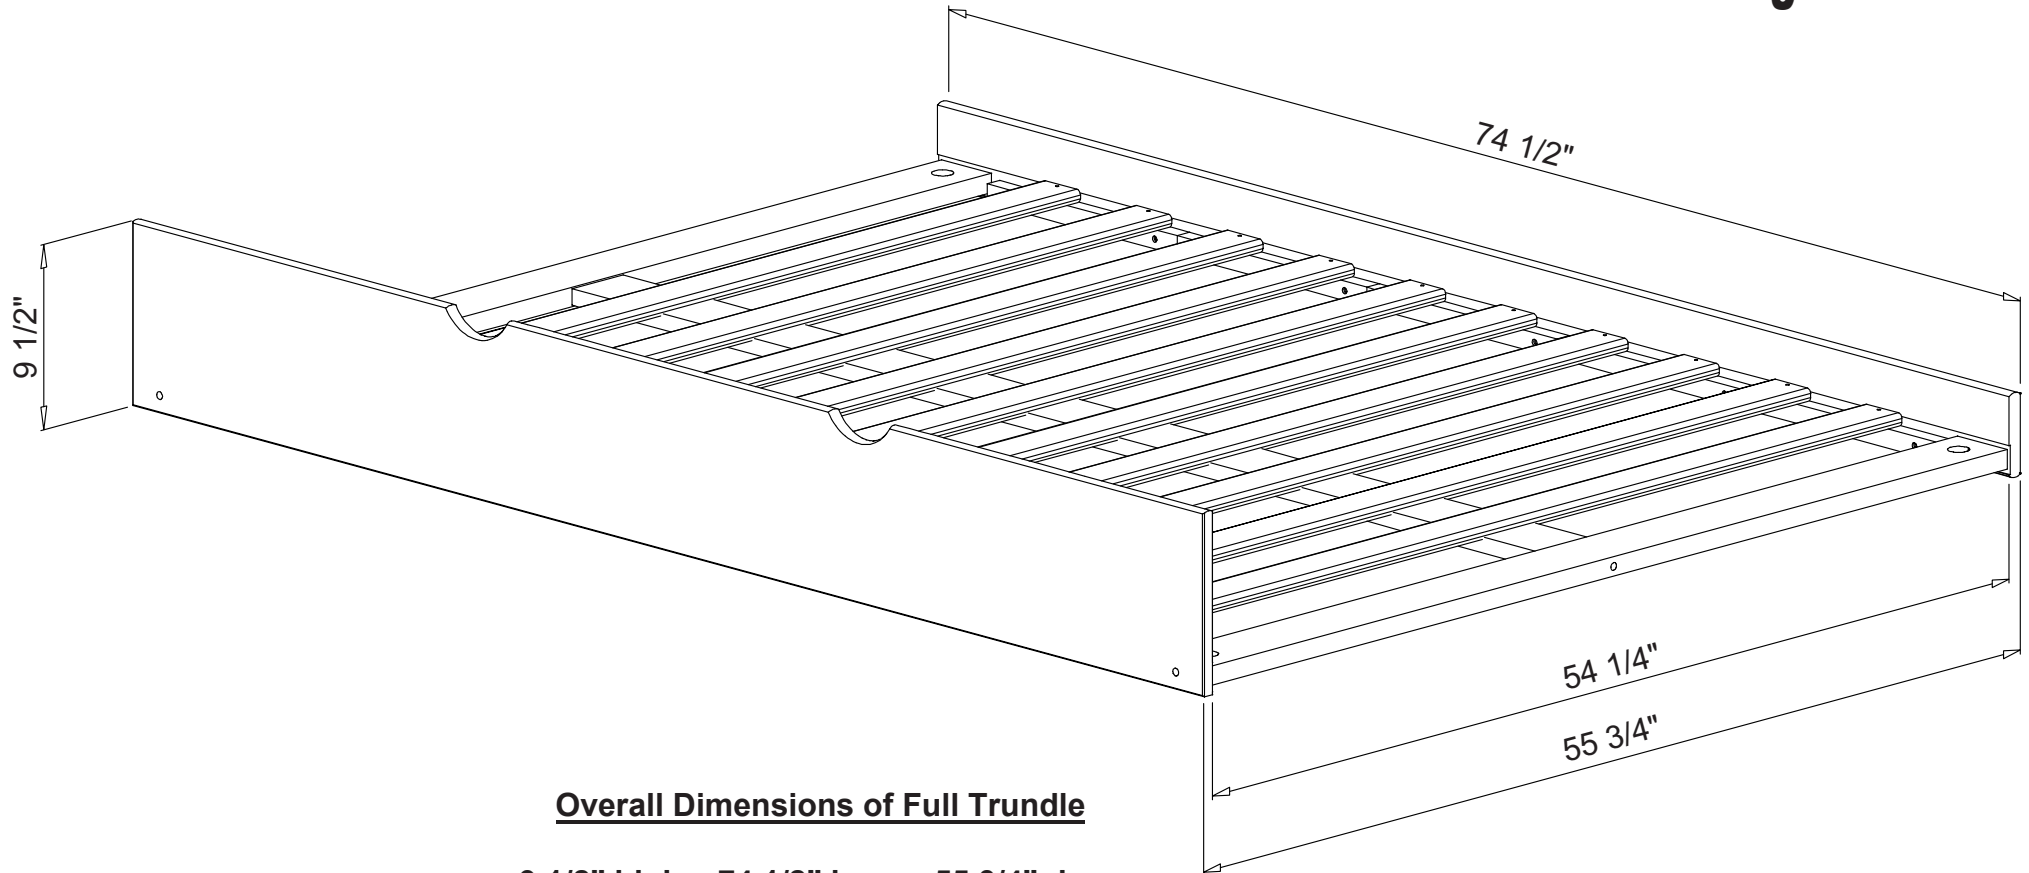

# Full Size Trundle Bedz King BK35

## Overall Dimensions of Full Trundle

9 1/2" high x 74 1/2" long x 55 3/4" deep

This is a natural wood product. Therefore, we cannot guarantee the sizes on this drawing are the exact measurements of the bed you will receive. The dimensions are provided as a guide to assist you with your purchase.