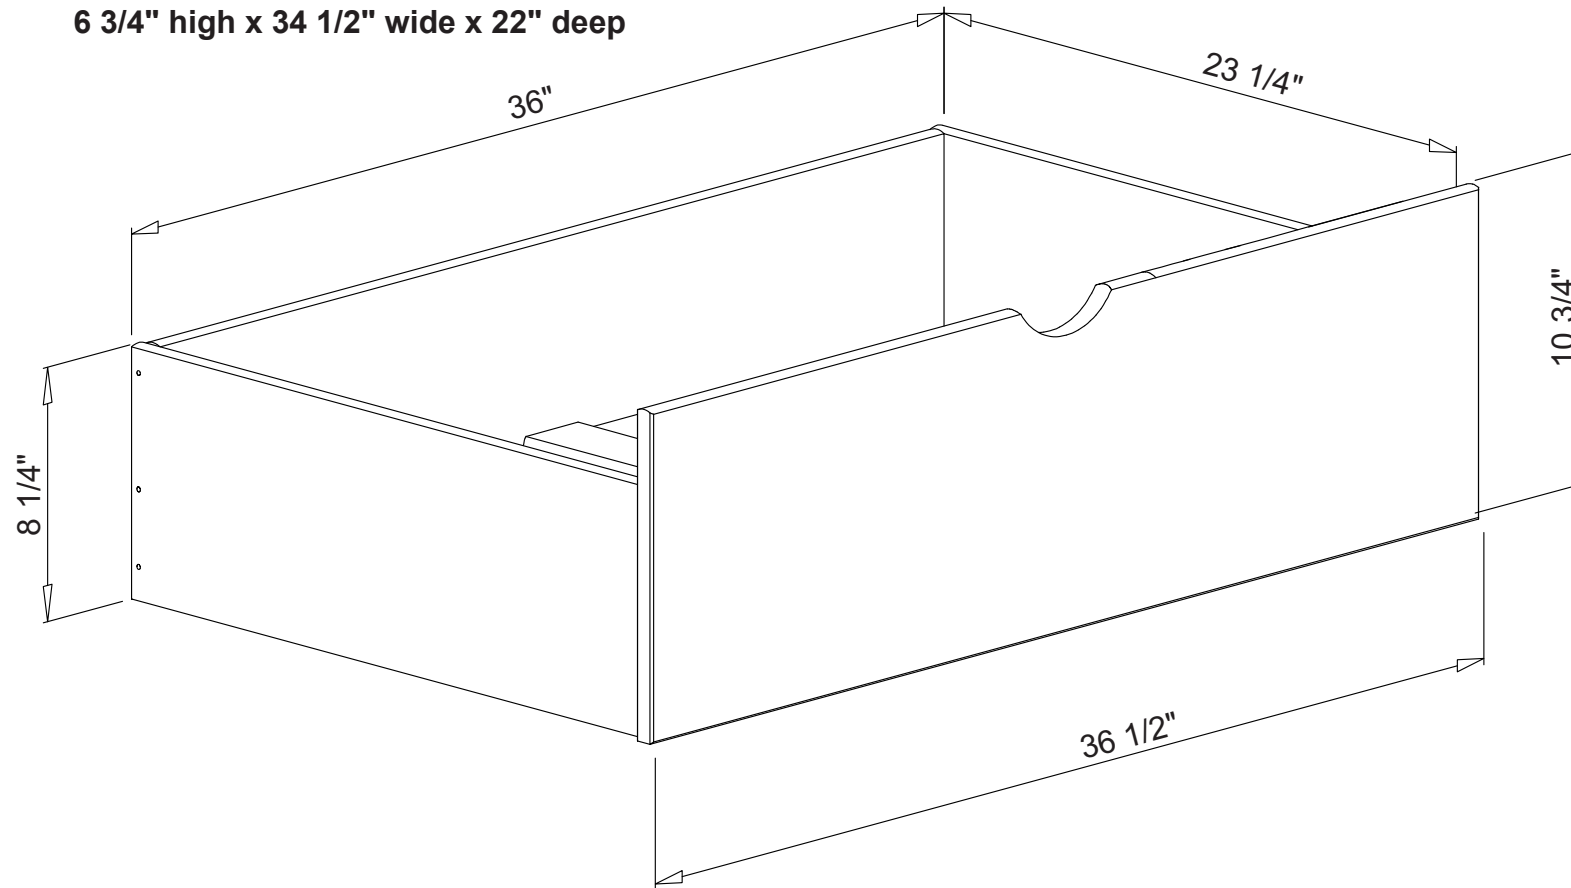

Overall Dimensions of Drawers

10 3/4" high x 36 1/2" wide x 23 1/4" deep

Internal Dimensions of Drawers

6 3/4" high x 34 1/2" wide x 22" deep

Under Bed Drawers

Bedz King BK40

This is a natural wood product. Therefore, we cannot guarantee the sizes on this drawing are the exact measurements of the bed you will receive. The dimensions are provided as a guide to assist you with your purchase.