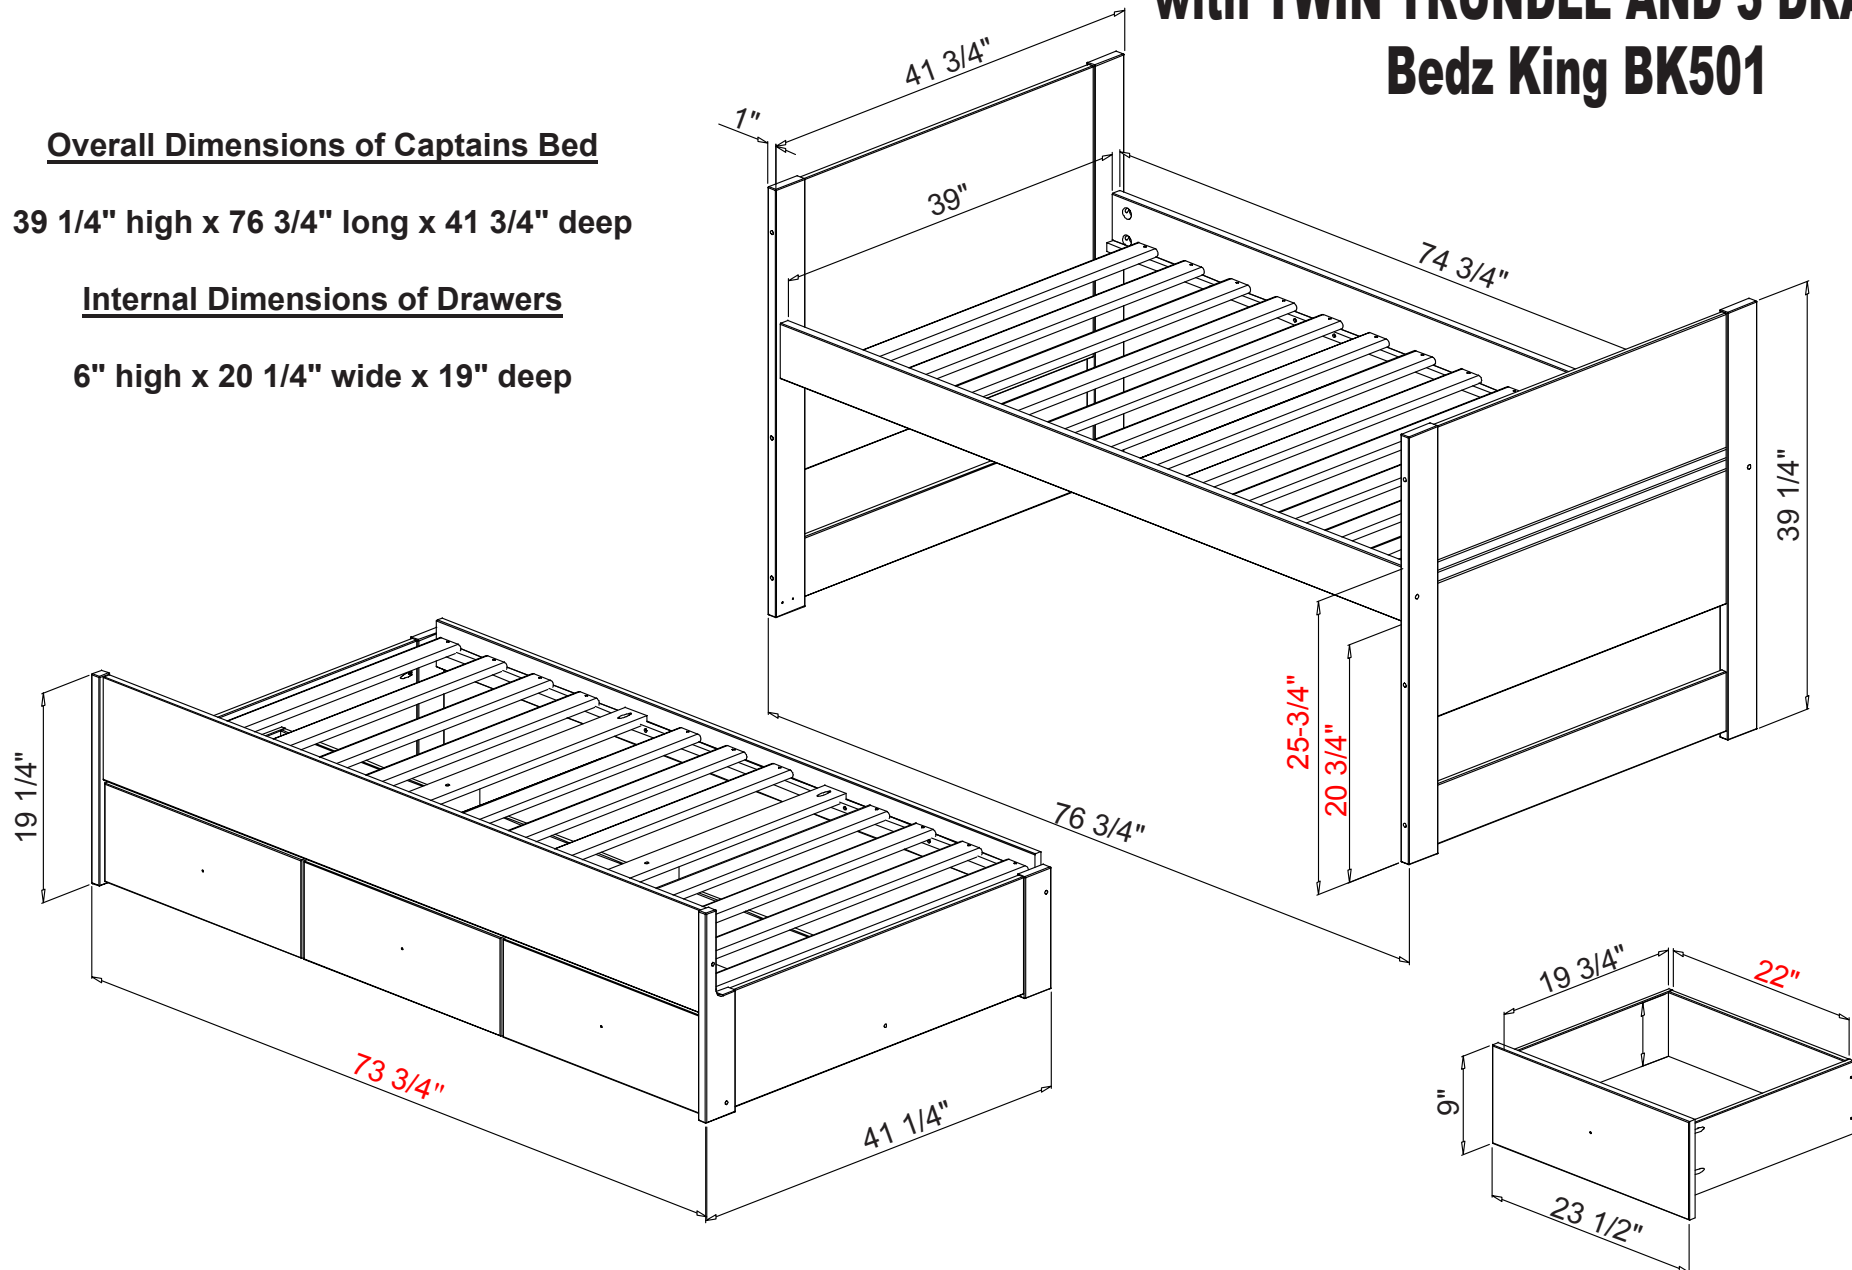

CAPTAINS TWIN BED with TWIN TRUNDLE AND 3 DRAWERS Bedz King BK501

Overall Dimensions of Captains Bed

39 1/4" high x 76 3/4" long x 41 3/4" deep

Internal Dimensions of Drawers

6" high x 20 1/4" wide x 19" deep

This is a natural wood product. We cannot guarantee the sizes on this drawing are the exact measurements of the bed you will receive. The dimensions are provided as a guide to assist you with your purchase. Please ensure the bed will fit your room.