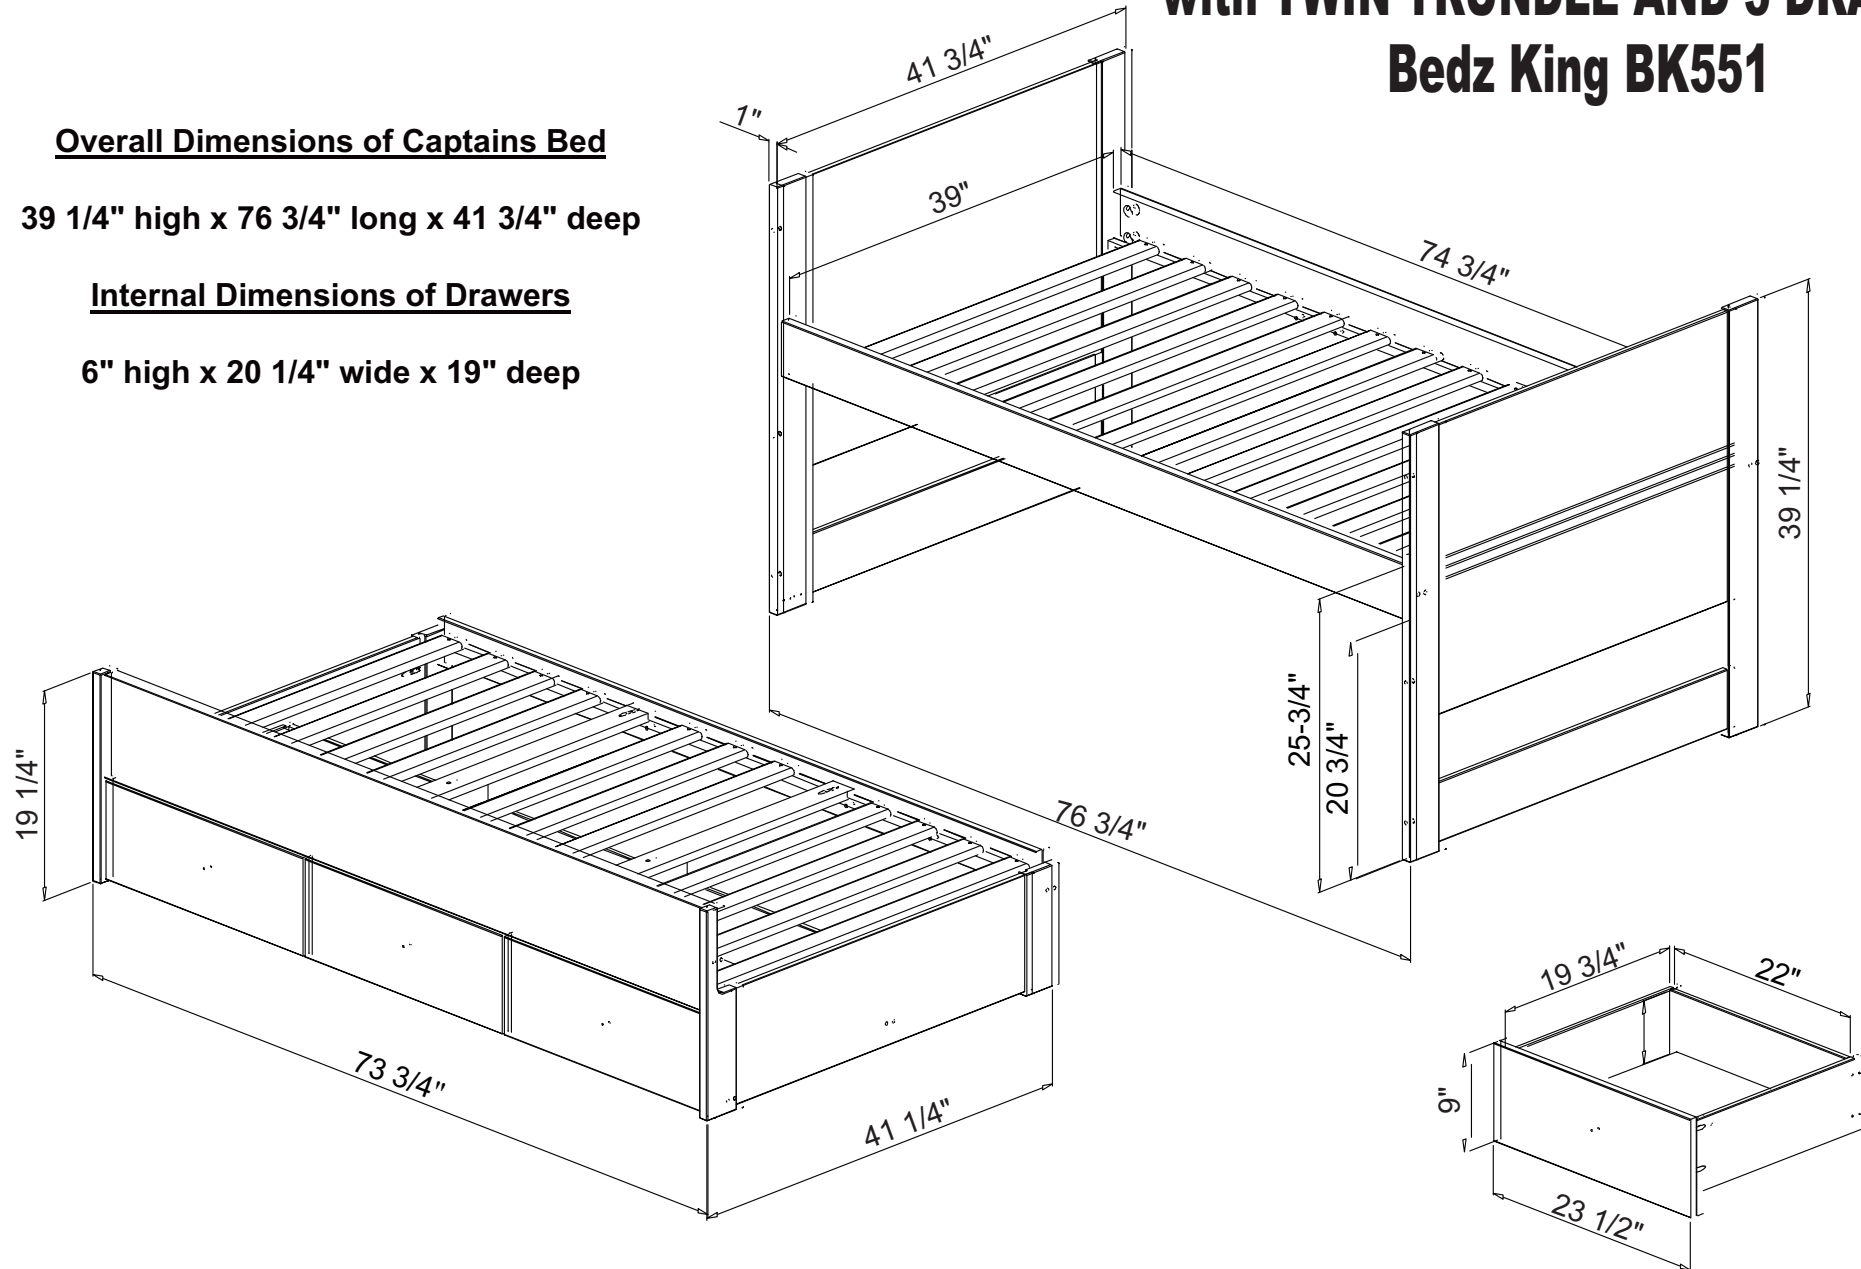

# ALL IN ONE TWIN BED with TWIN TRUNDLE AND 3 DRAWERS Bedz King BK551

## Overall Dimensions of Captains Bed

39 1/4" high x 76 3/4" long x 41 3/4" deep

## Internal Dimensions of Drawers

6" high x 20 1/4" wide x 19" deep

This is a natural wood product. We cannot guarantee the sizes on this drawing are the exact measurements of the bed you will receive. The dimensions are provided as a guide to assist you with your purchase. Please ensure the bed will fit your room.