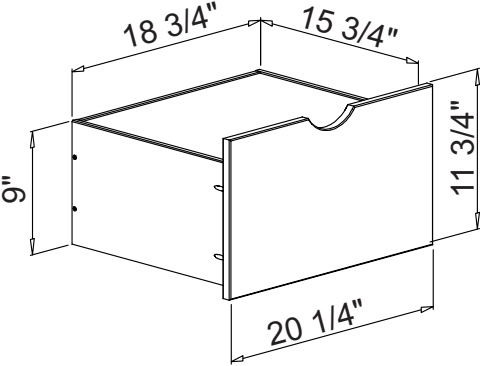

STAIRWAY for TALL BUNK BEDS

Bedz King BK71

Internal measurements of the drawers are 8 1/2" high x 18" wide x 15 1/2" deep

This is a natural wood product. We cannot guarantee the sizes on this drawing are the exact measurements of the bed you will receive. The dimensions are provided as a guide to assist you with your purchase. Please ensure the bed will fit your room