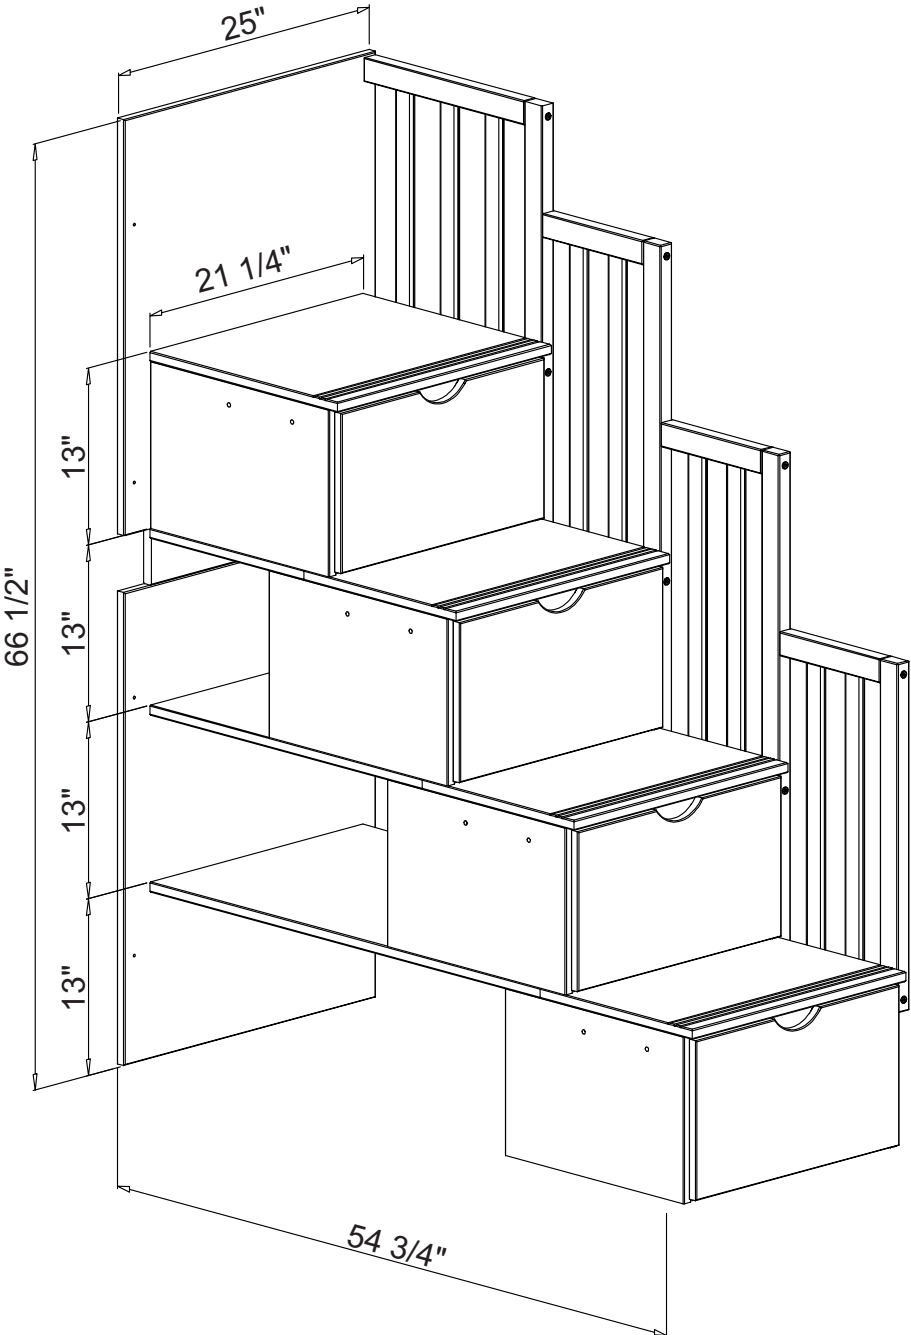

STAIRWAY for TALL BUNK BEDS

Bedz King BK71

Internal measurements of the drawers are 8 1/2" high x 18" wide x 15 1/2" deep

This is a natural wood product. We cannot guarantee the sizes on this drawing are the exact measurements of the bed you will receive. The dimensions are provided as a guide to assist you with your purchase. Please ensure the bed will fit your room