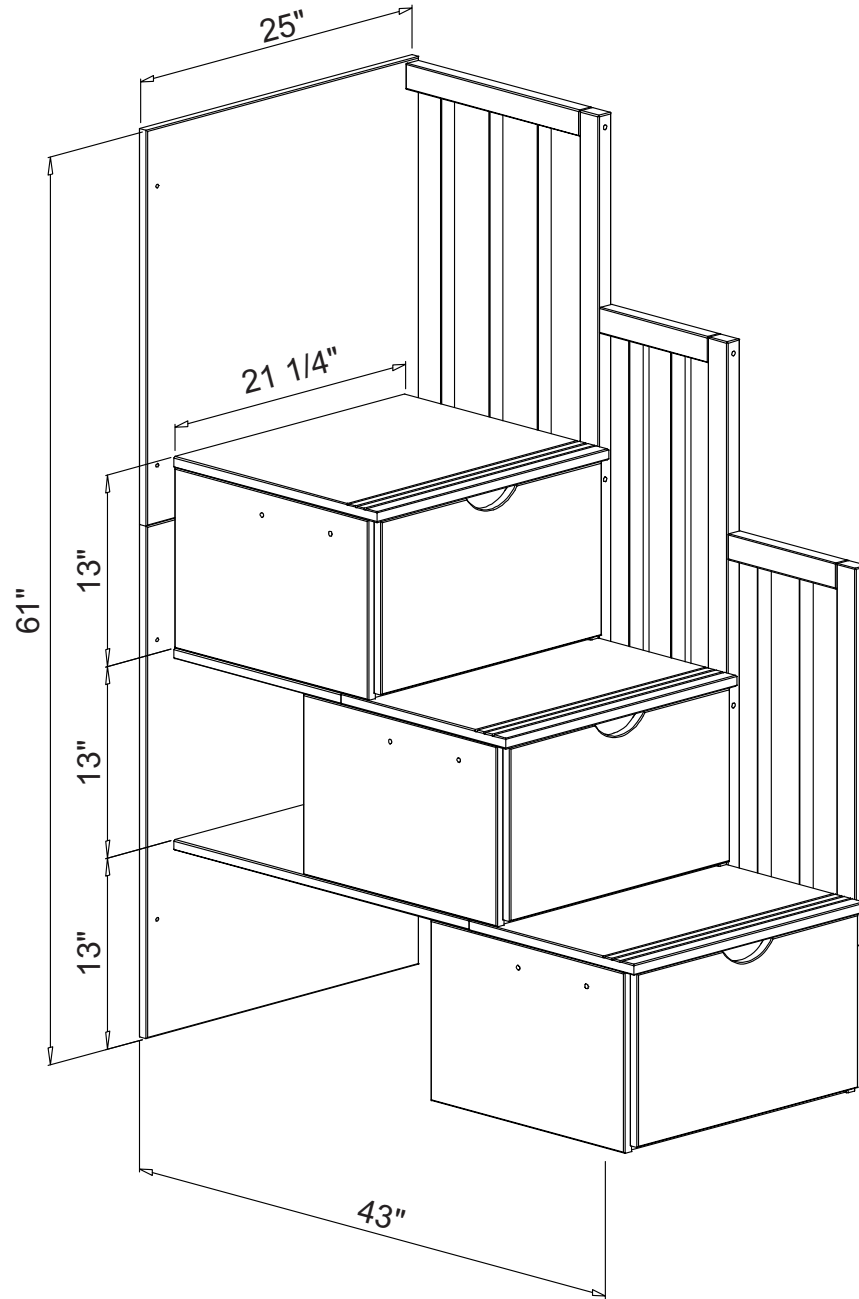

## **STAIRWAY for TWIN OVER TWIN BUNK BED Bedz King BK76**

**Internal measurements of the drawers  
are 8 1/2" high x 18" wide x 15 1/2" deep**

**This is a natural wood product. We cannot  
guarantee the sizes on this drawing are the exact  
measurements of the bed you will receive. The  
dimensions are provided as a guide to assist you  
with your purchase. Please ensure the bed will fit  
your room**