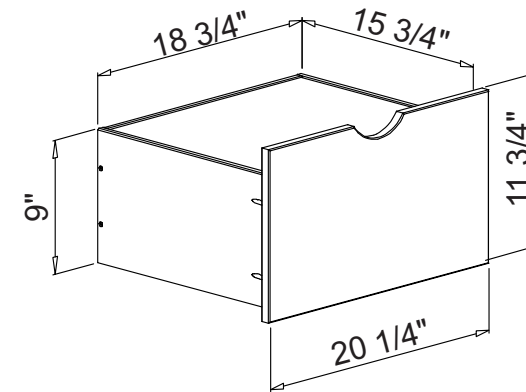

## **STAIRWAY for TWIN OVER TWIN BUNK BED Bedz King BK76**

**Internal measurements of the drawers  
are 8 1/2" high x 18" wide x 15 1/2" deep**

**This is a natural wood product. We cannot  
guarantee the sizes on this drawing are the exact  
measurements of the bed you will receive. The  
dimensions are provided as a guide to assist you  
with your purchase. Please ensure the bed will fit  
your room**