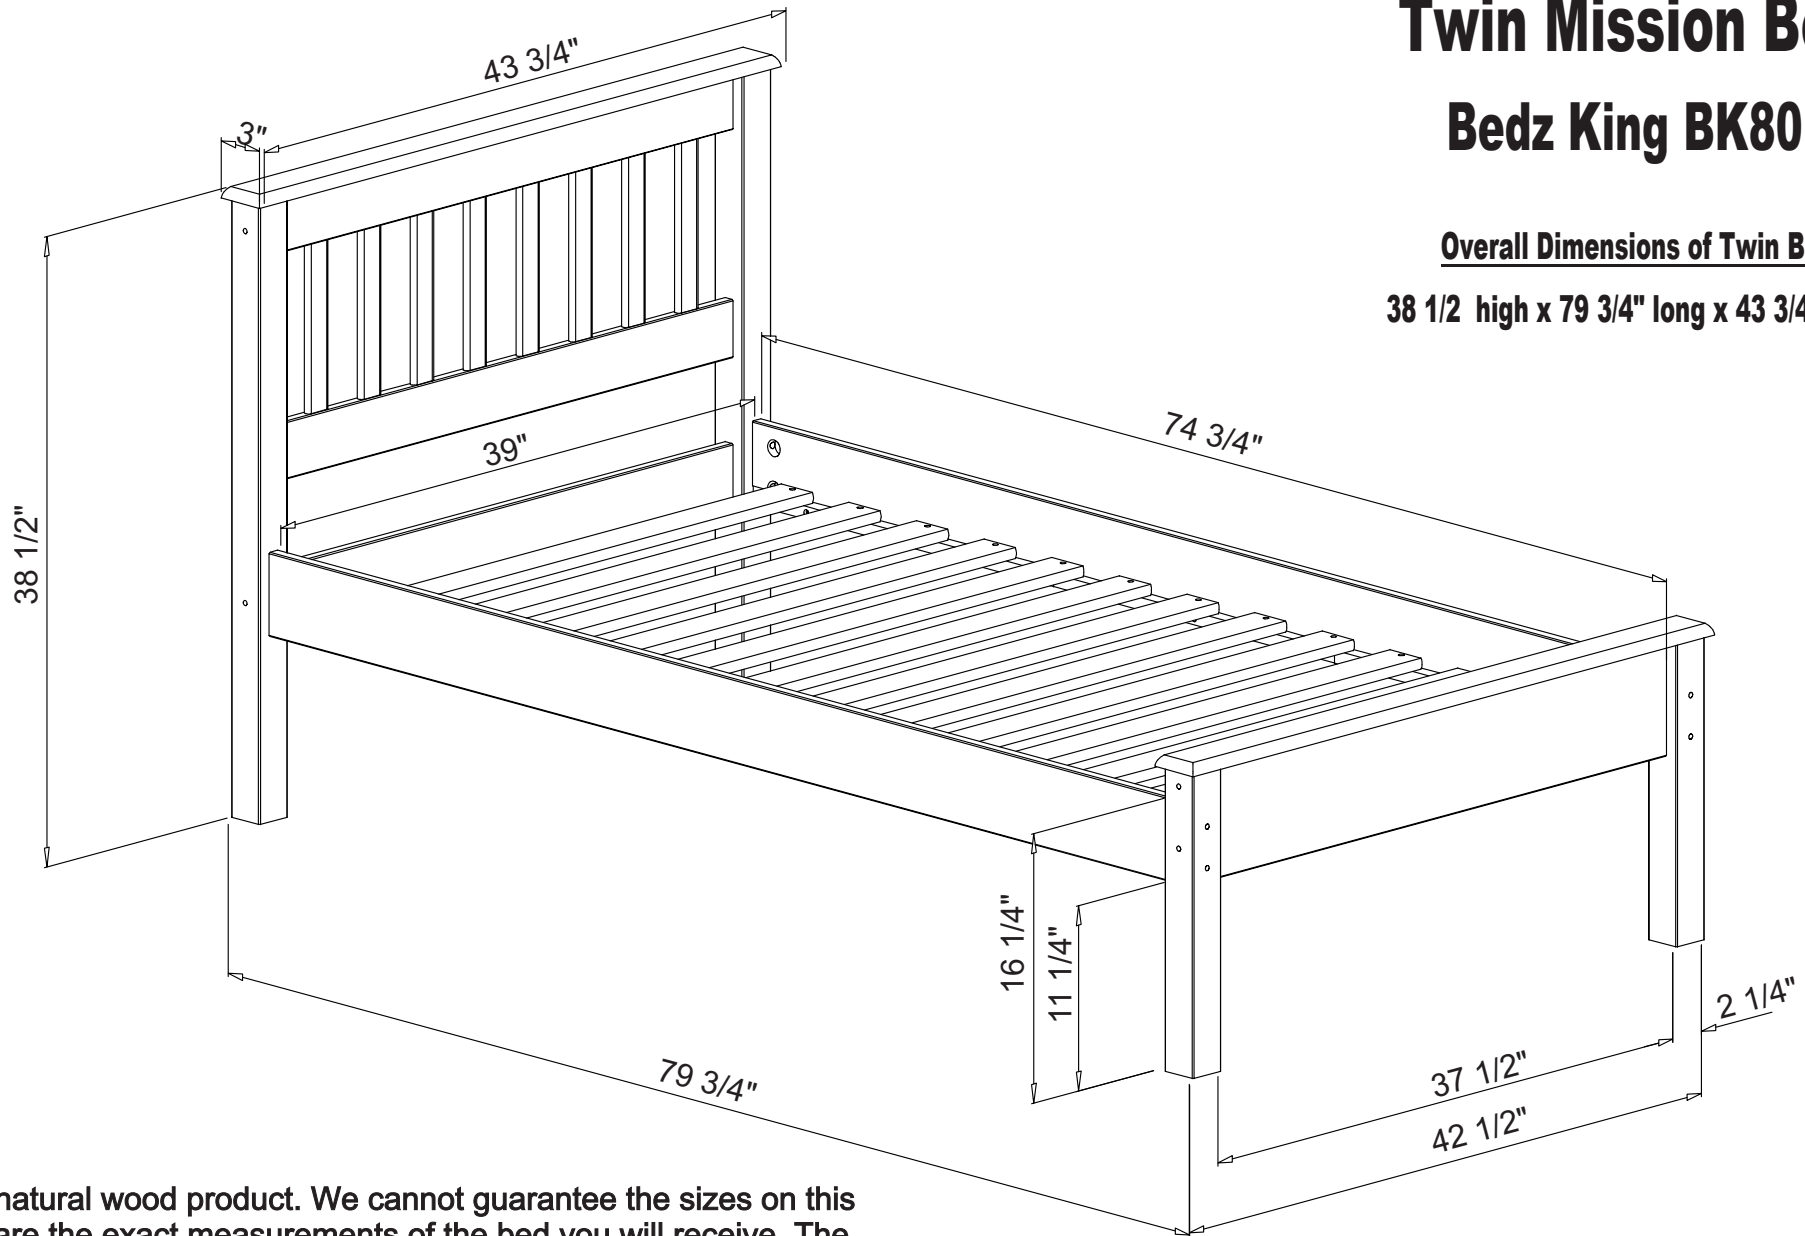

Twin Mission Bed

Bedz King BK801

Overall Dimensions of Twin Bed

38 1/2 high x 79 3/4" long x 43 3/4" deep

This is a natural wood product. We cannot guarantee the sizes on this drawing are the exact measurements of the bed you will receive. The dimensions are provided as a guide to assist you with your purchase. Please ensure the bed will fit your room.