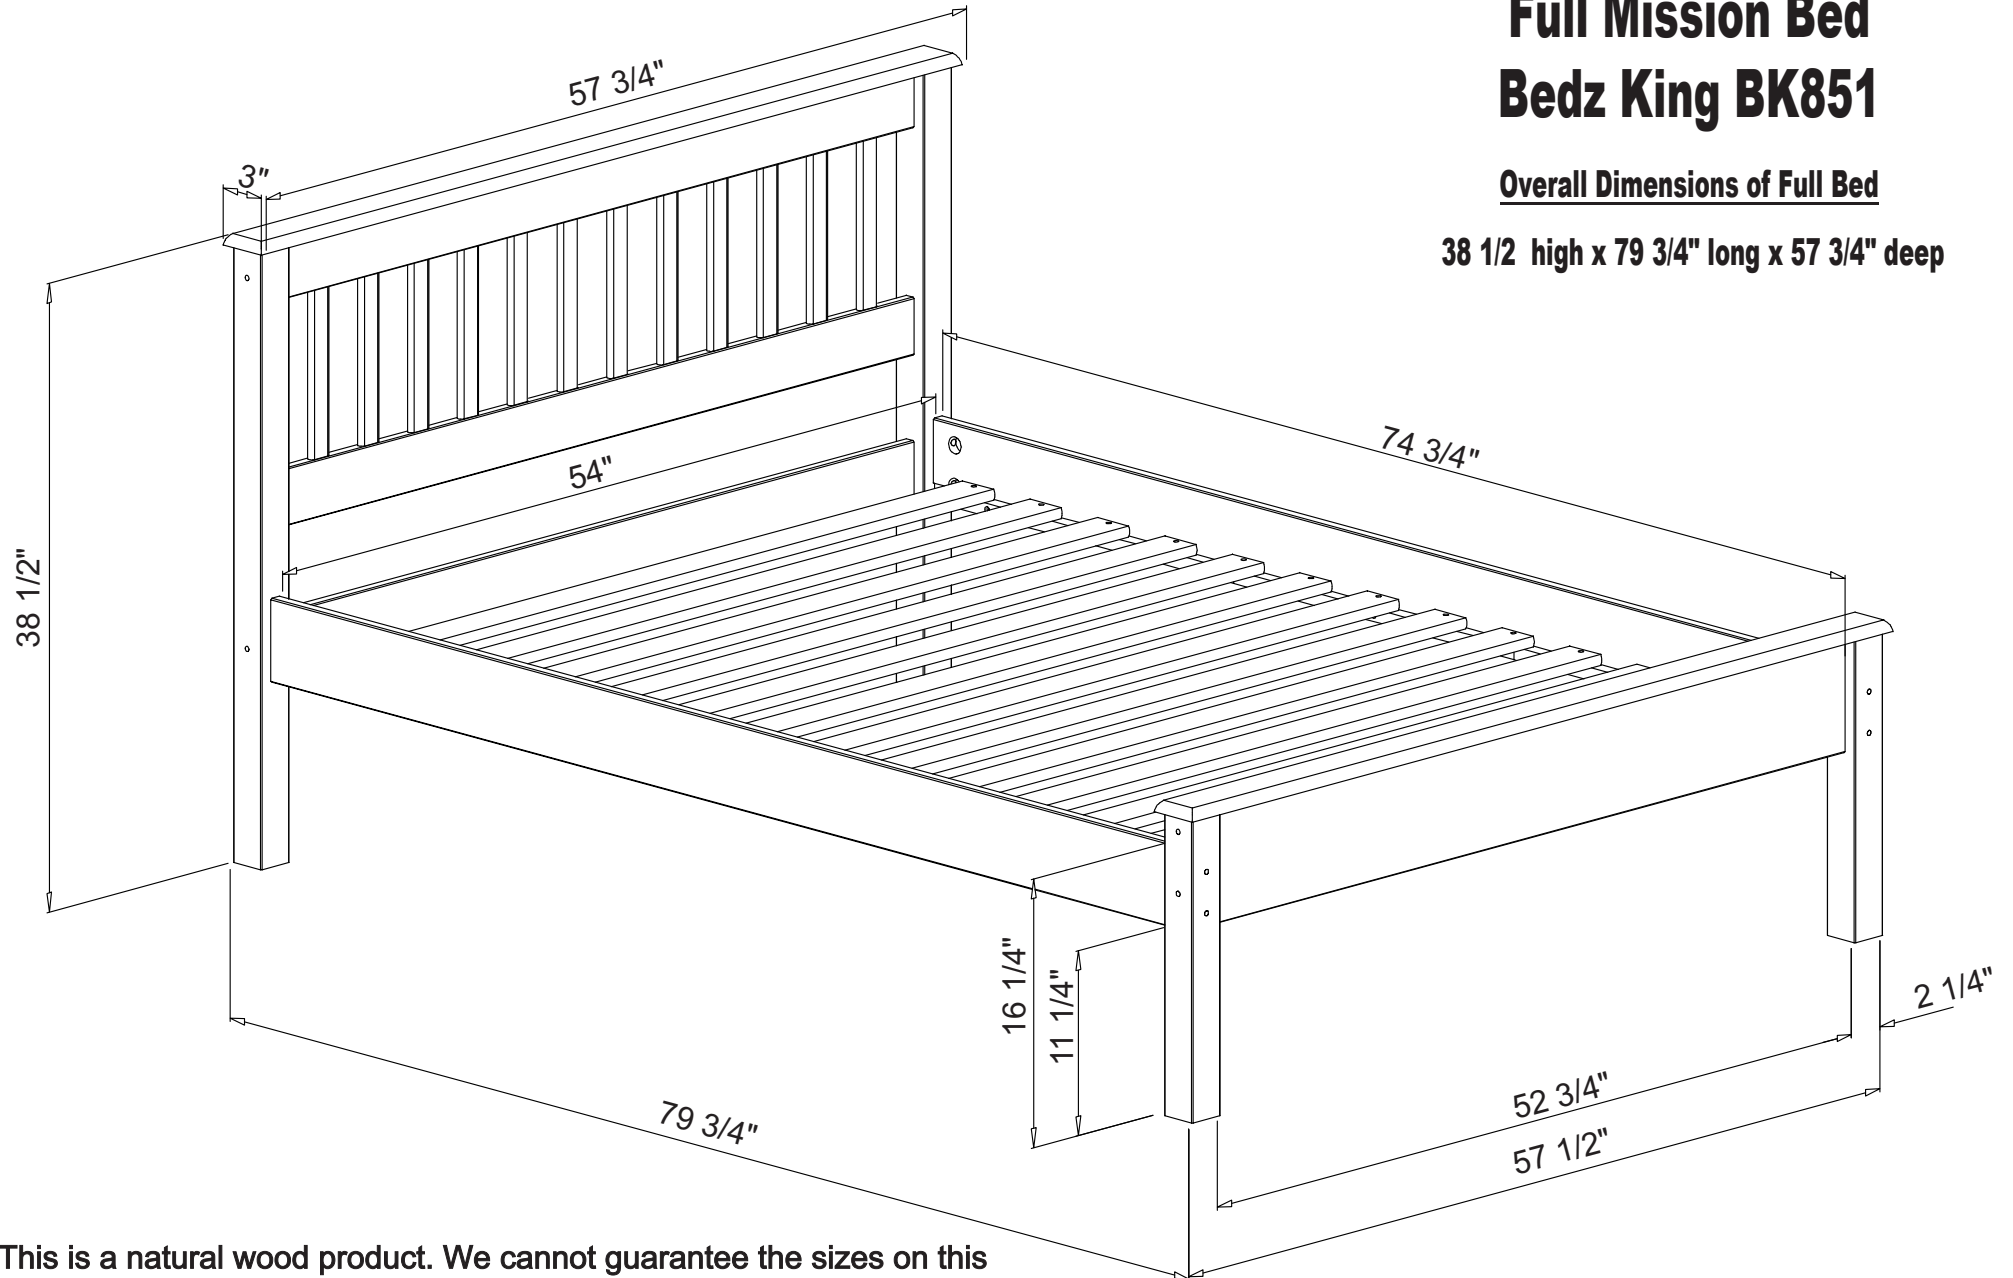

# Full Mission Bed Bedz King BK851

## Overall Dimensions of Full Bed

38 1/2" high x 79 3/4" long x 57 3/4" deep

This is a natural wood product. We cannot guarantee the sizes on this drawing are the exact measurements of the bed you will receive. The dimensions are provided as a guide to assist you with your purchase. Please ensure the bed will fit your room.