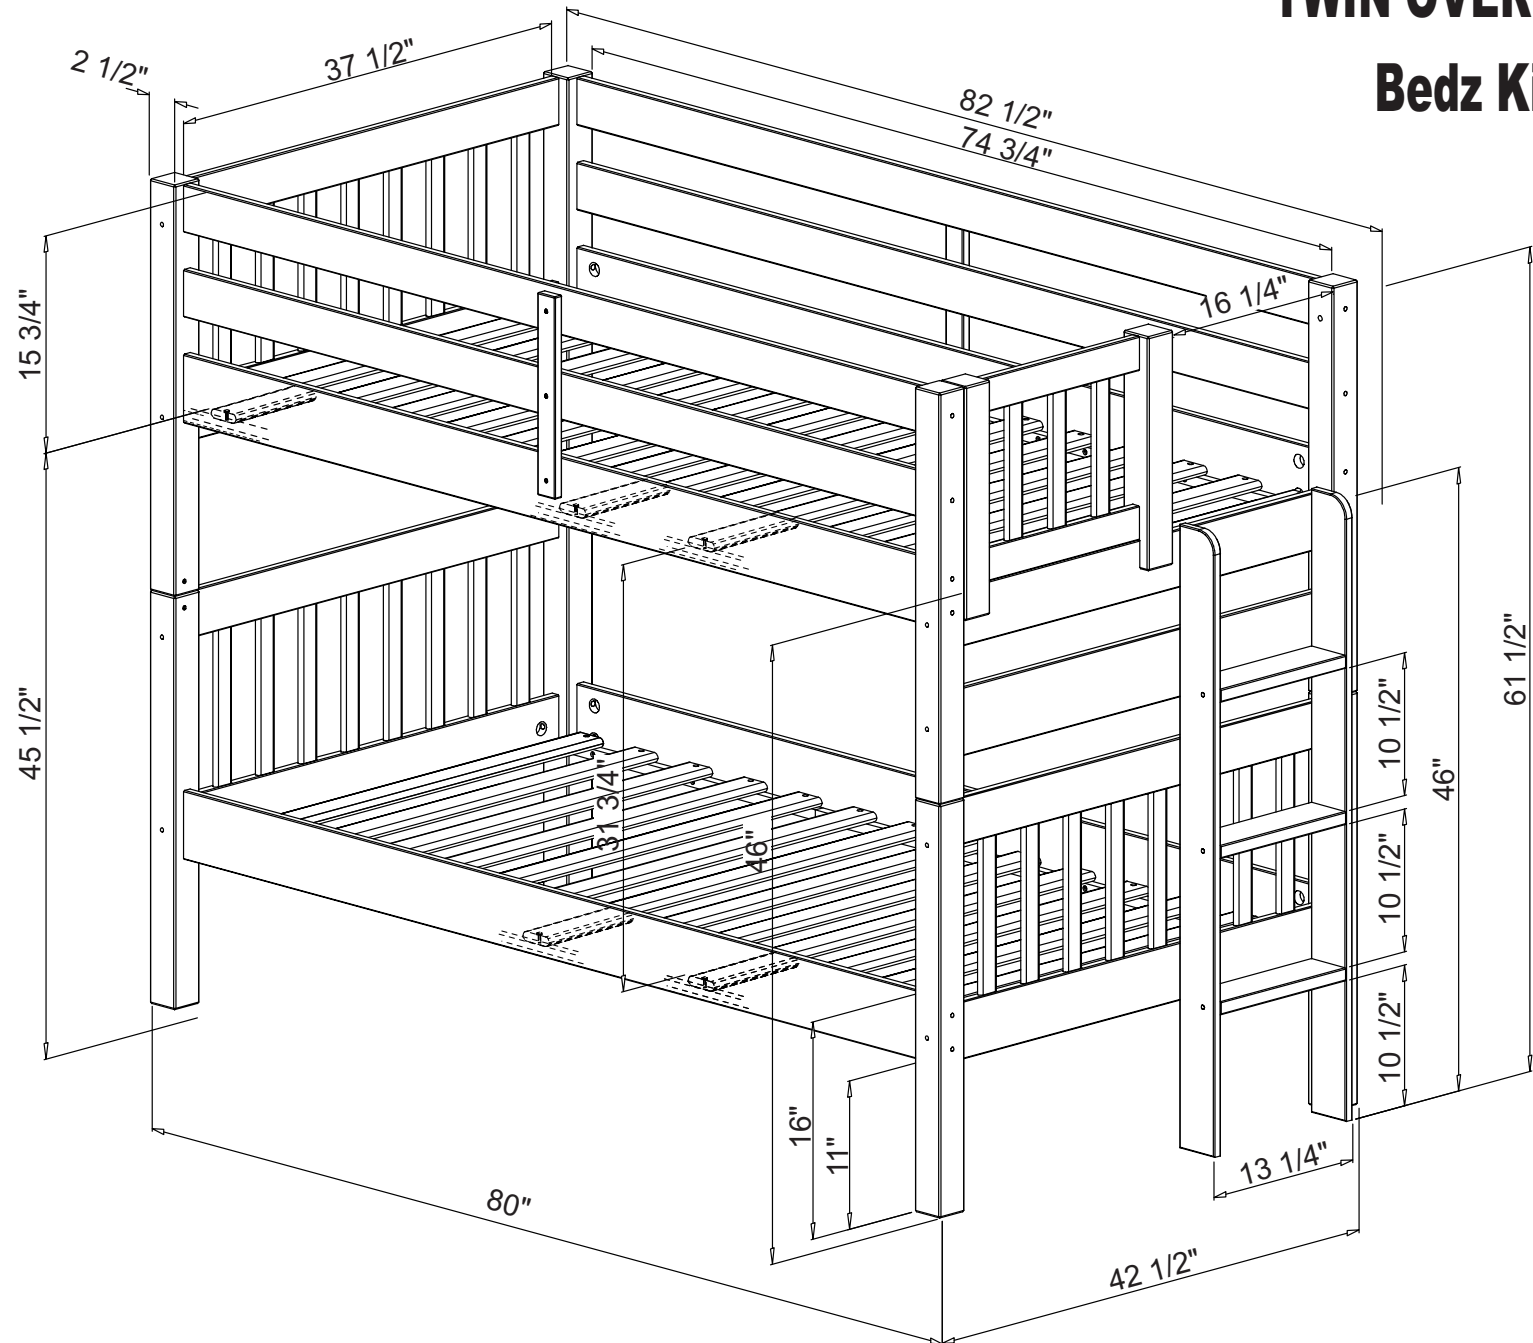

TWIN OVER TWIN BUNK BED

Bedz King BK906EL

Overall Dimensions of
Bunk Bed
61 1/2" high x 82 1/2" wide
x 42 1/2" deep

This is a natural wood product. We cannot guarantee the sizes on this drawing are the exact measurements of the bed you will receive. The dimensions are provided as a guide to assist you with your purchase. Please ensure the bed will fit your room.