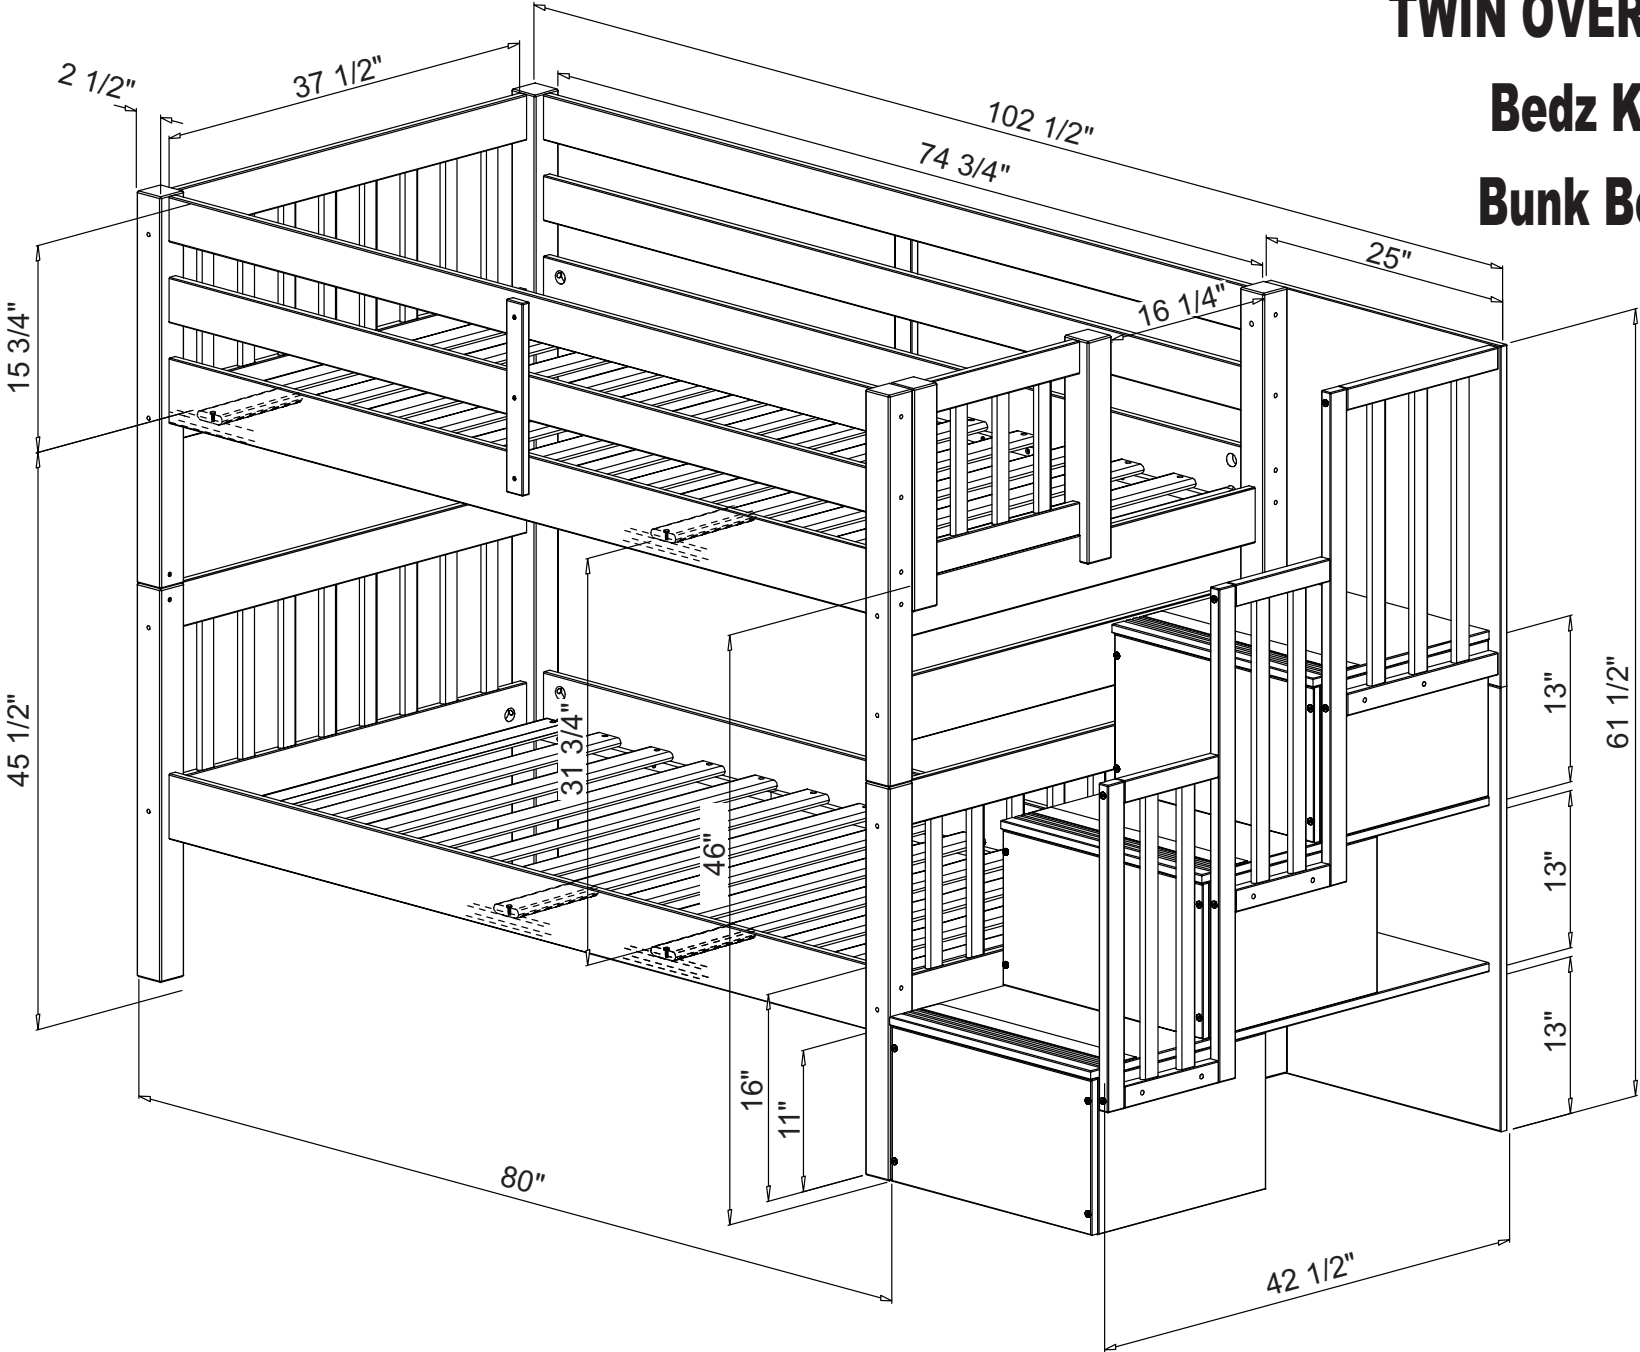

TWIN OVER TWIN BUNK BED

Bedz King BK906ST

Bunk Bed with Stairs

Overall Dimensions of Bunk Bed
61 1/2" high x 102 1/2" wide x
42 1/2" deep

This is a natural wood product. We cannot guarantee the sizes on this drawing are the exact measurements of the bed you will receive. The dimensions are provided as a guide to assist you with your purchase. Please ensure the bed will fit your room.