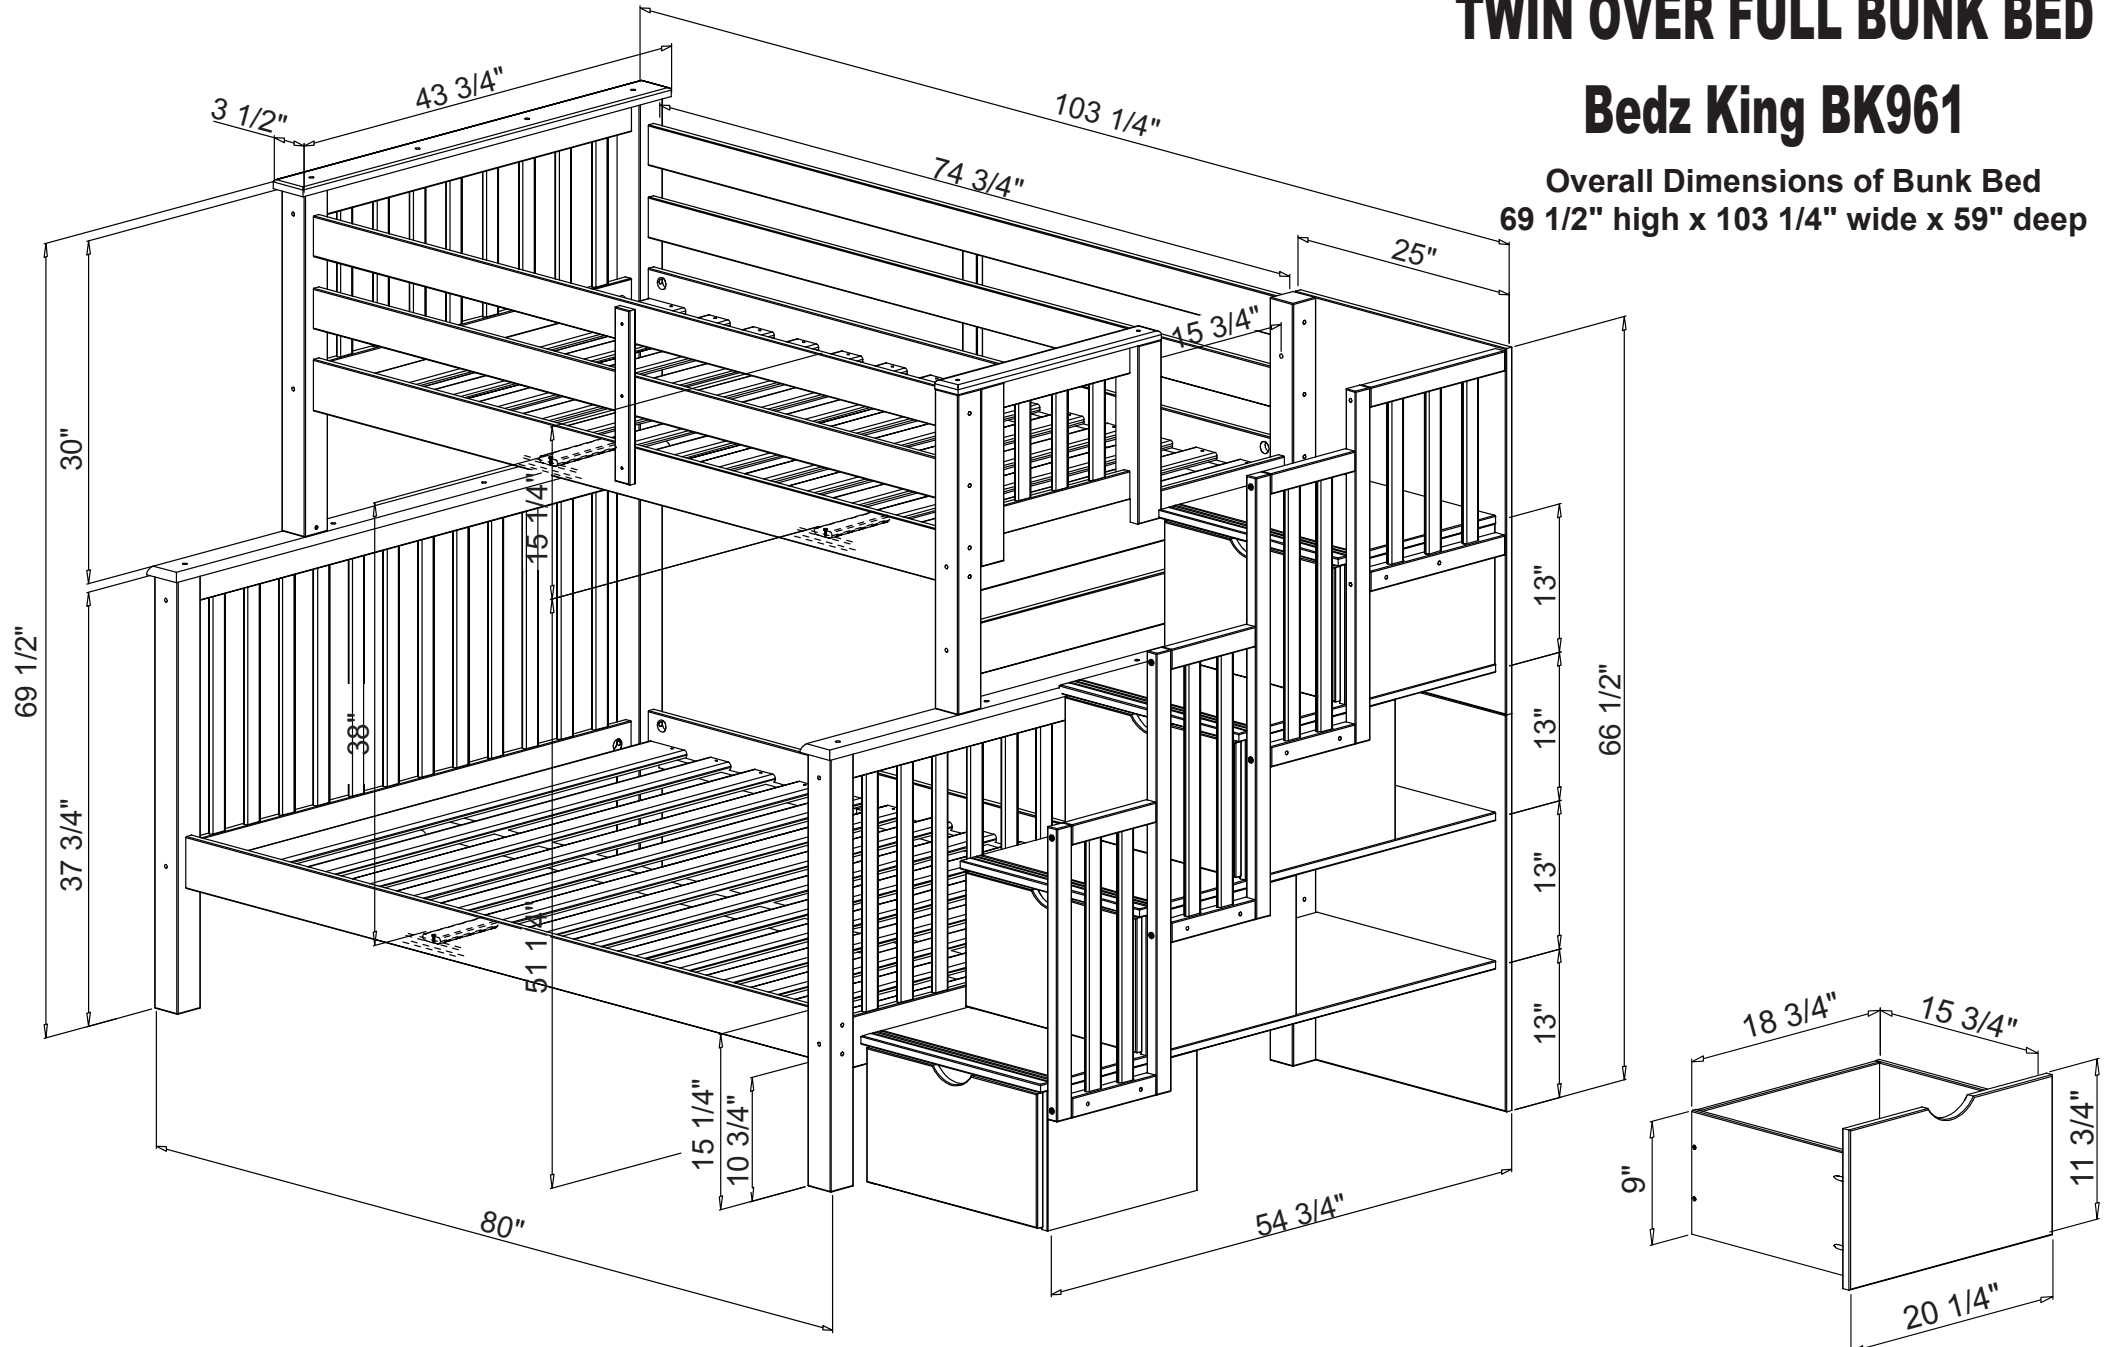

# TWIN OVER FULL BUNK BED

## Bedz King BK961

Overall Dimensions of Bunk Bed  
69 1/2" high x 103 1/4" wide x 59" deep

This is a natural wood product. We cannot guarantee the sizes on this drawing are the exact measurements of the bed you will receive.  
The dimensions are provided as a guide to assist you with your purchase. Please ensure the bed will fit your room.