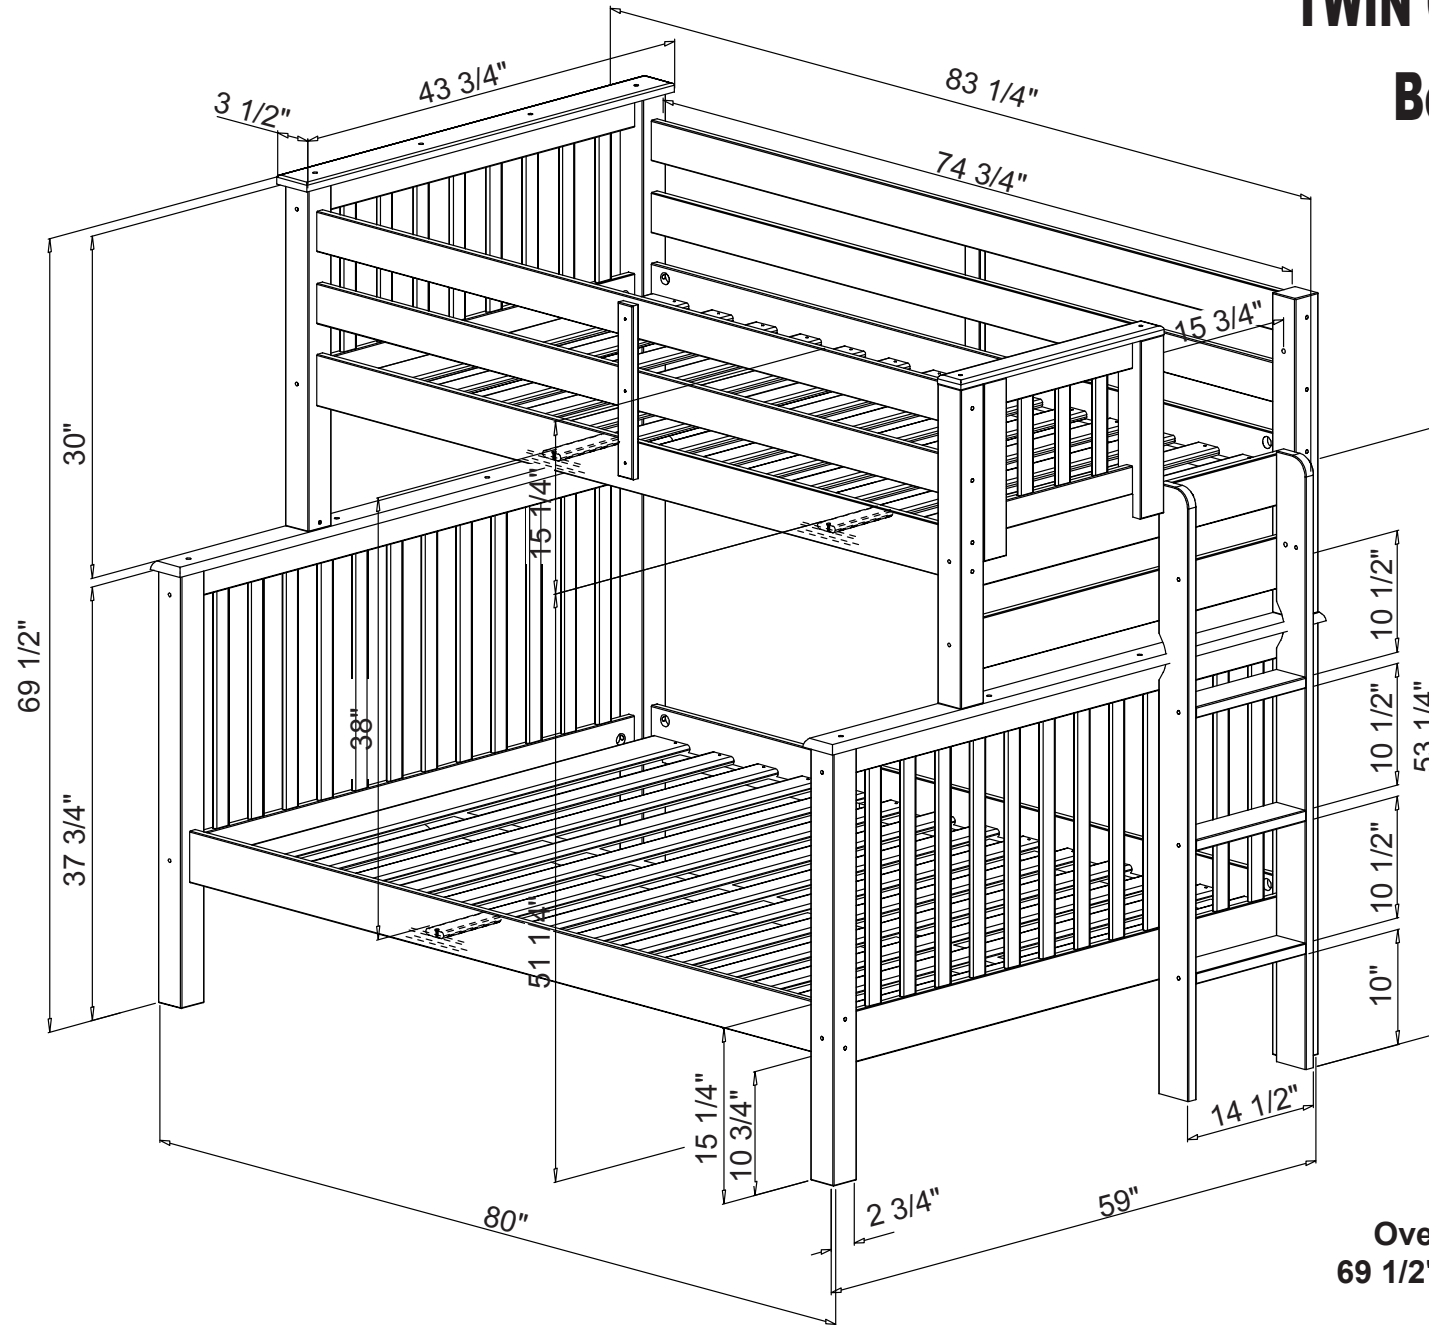

# TWIN OVER FULL BUNK BED

## Bedz King BK961EL

**Overall Dimensions of Bunk Bed  
69 1/2" high x 83 1/4" wide x 59" deep**

This is a natural wood product. We cannot guarantee the sizes on this drawing are the exact measurements of the bed you will receive. The dimensions are provided as a guide to assist you with your purchase. Please ensure the bed will fit your room.