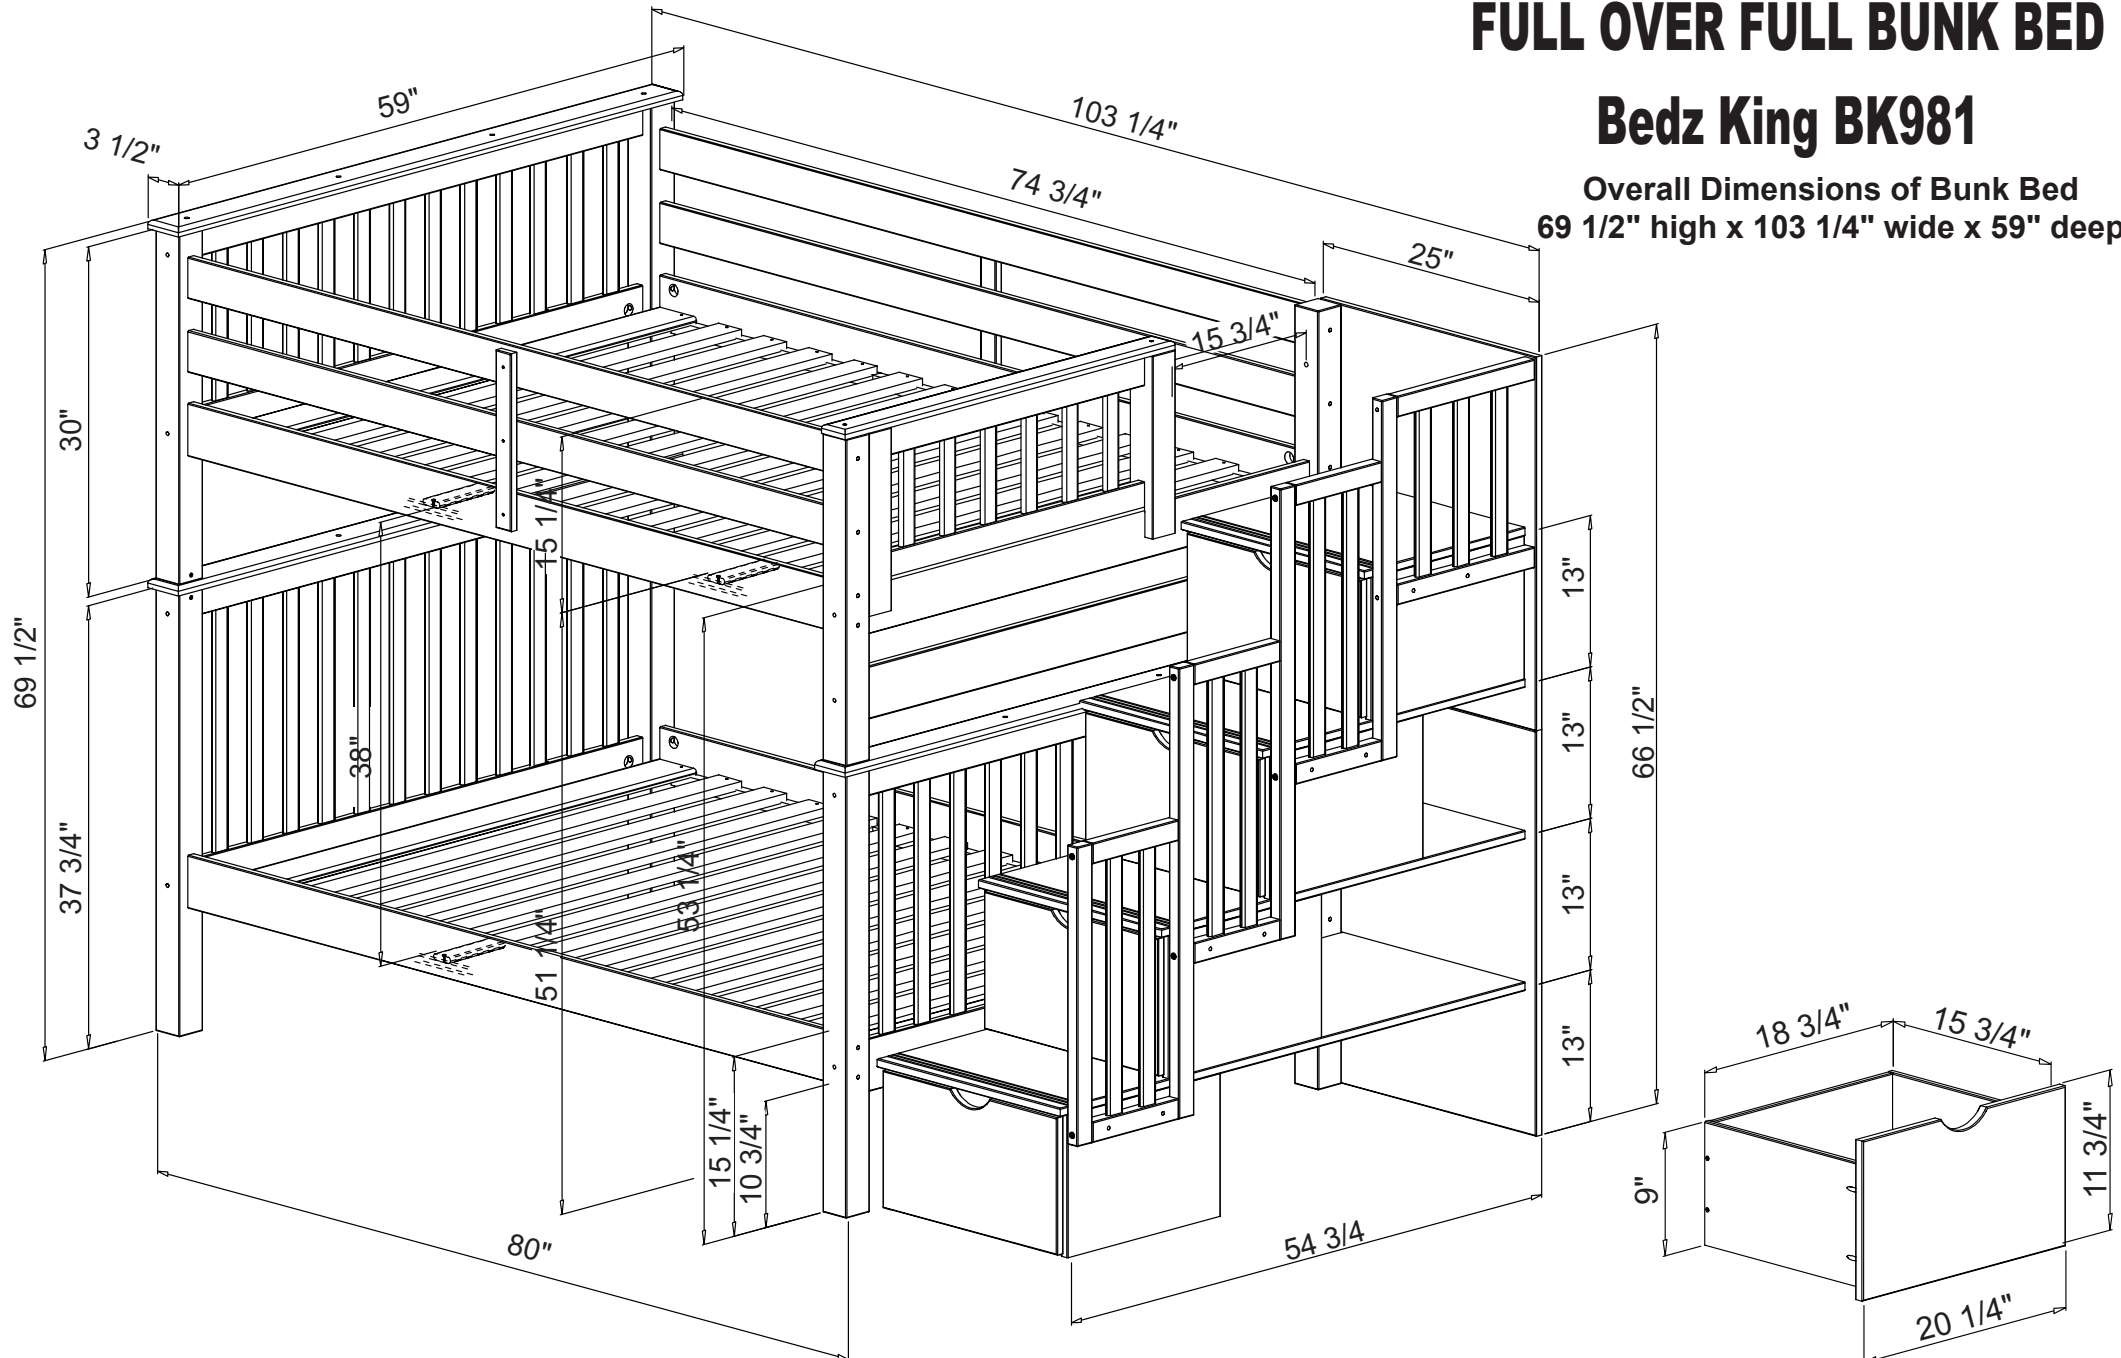

# FULL OVER FULL BUNK BED

## Bedz King BK981

Overall Dimensions of Bunk Bed  
69 1/2" high x 103 1/4" wide x 59" deep

This is a natural wood product. We cannot guarantee the sizes on this drawing are the exact measurements of the bed you will receive. The dimensions are provided as a guide to assist you with your purchase. Please ensure the bed will fit your room.