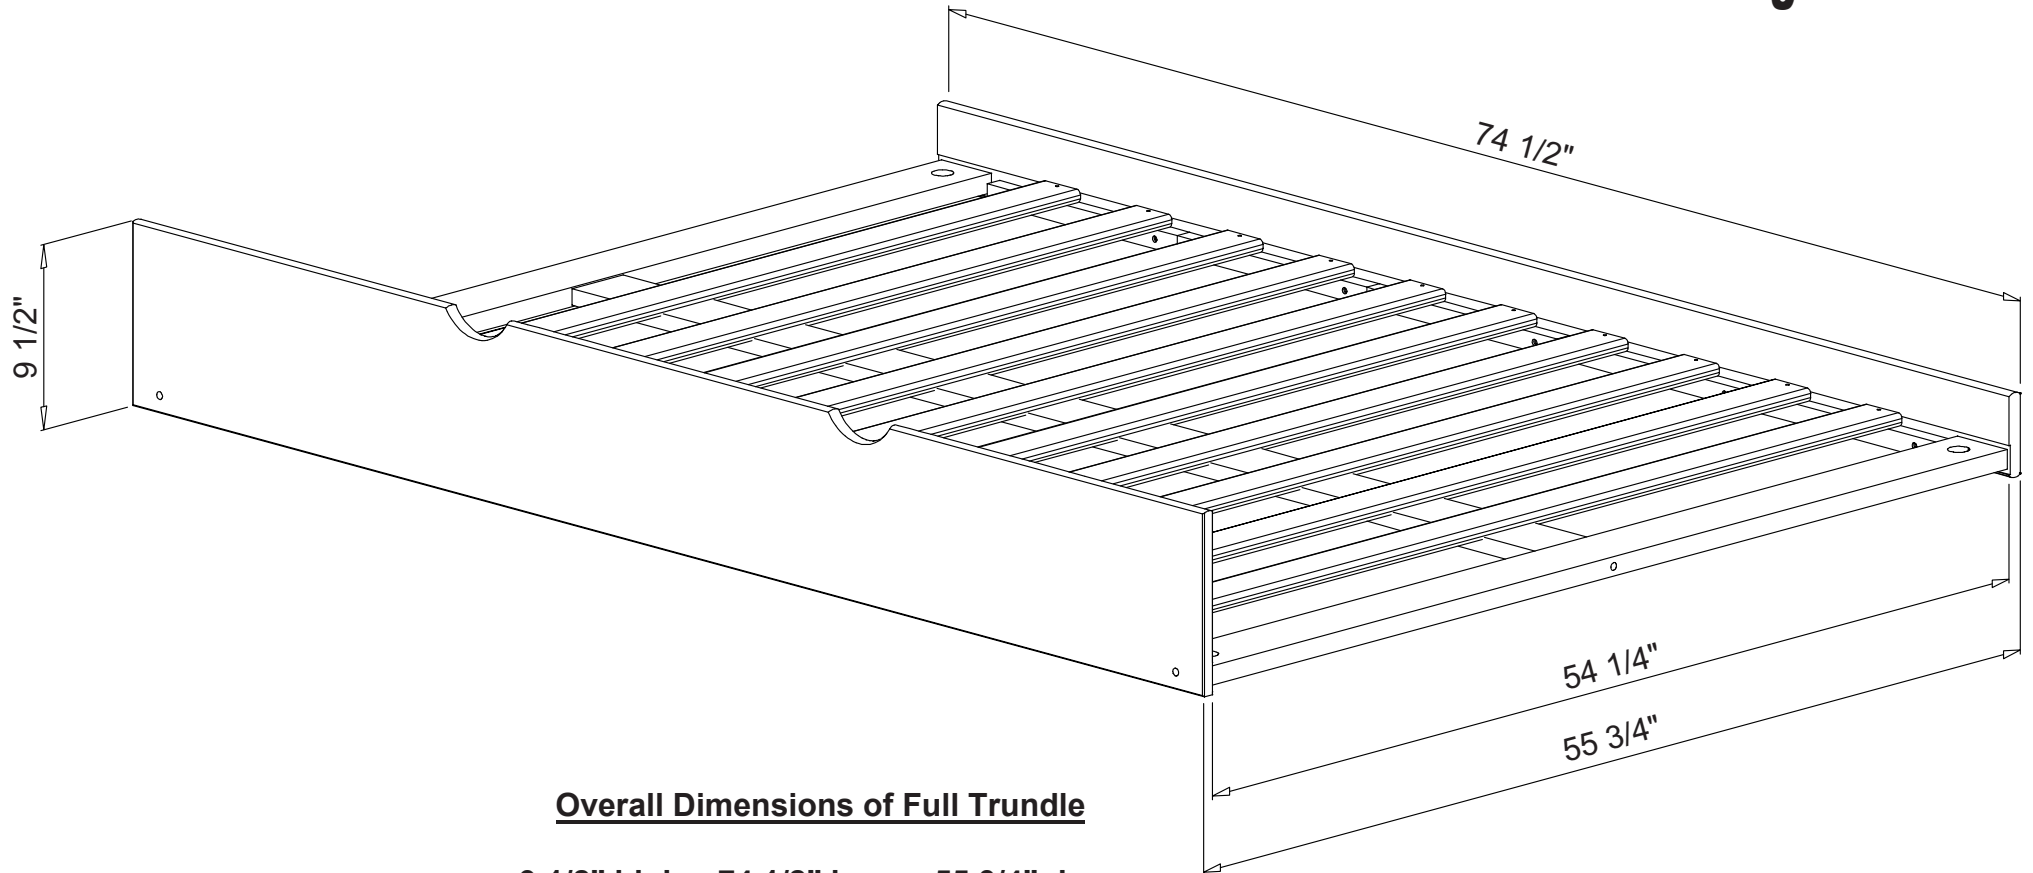

Twin Trundle Bedz King BK30

Overall Dimensions of Twin Trundle

9 1/2" high x 74 1/2" long x 41" deep

This is a natural wood product. Therefore, we cannot guarantee the sizes on this drawing are the exact measurements of the bed you will receive. The dimensions are provided as a guide to assist you with your purchase.

Full Size Trundle Bedz King BK35

Overall Dimensions of Full Trundle

9 1/2" high x 74 1/2" long x 55 3/4" deep

This is a natural wood product. Therefore, we cannot guarantee the sizes on this drawing are the exact measurements of the bed you will receive. The dimensions are provided as a guide to assist you with your purchase.

Overall Dimensions of Drawers

10 3/4" high x 36 1/2" wide x 23 1/4" deep

Internal Dimensions of Drawers

6 3/4" high x 34 1/2" wide x 22" deep

Under Bed Drawers

Bedz King BK40

This is a natural wood product. Therefore, we cannot guarantee the sizes on this drawing are the exact measurements of the bed you will receive. The dimensions are provided as a guide to assist you with your purchase.