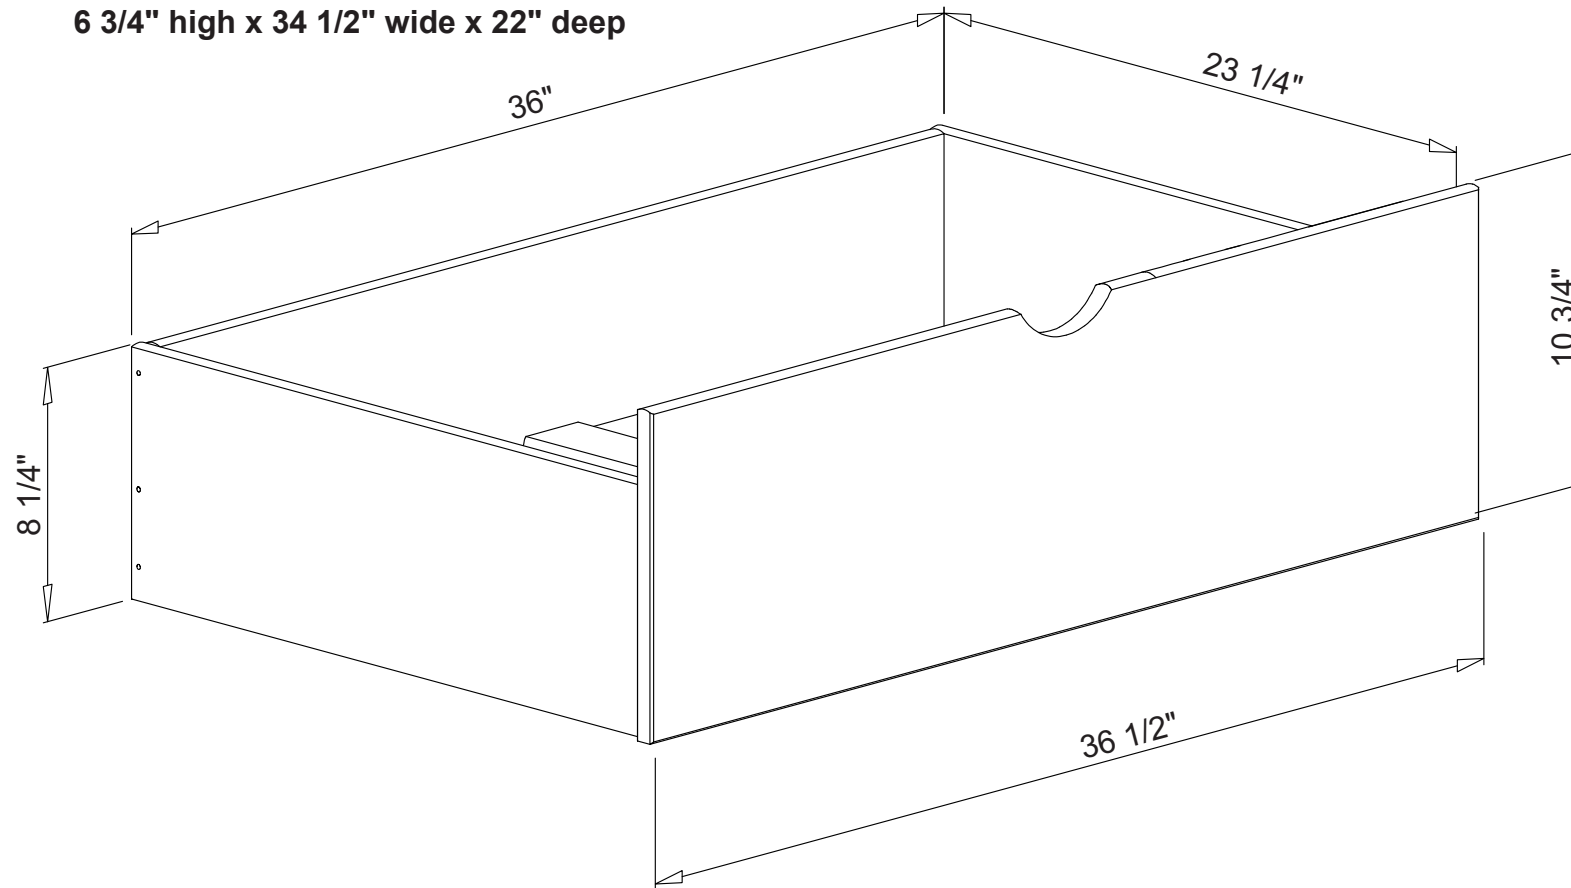

Twin Trundle Bedz King BK30

Overall Dimensions of Twin Trundle

9 1/2" high x 74 1/2" long x 41" deep

This is a natural wood product. Therefore, we cannot guarantee the sizes on this drawing are the exact measurements of the bed you will receive. The dimensions are provided as a guide to assist you with your purchase.

Full Size Trundle Bedz King BK35

Overall Dimensions of Full Trundle

9 1/2" high x 74 1/2" long x 55 3/4" deep

This is a natural wood product. Therefore, we cannot guarantee the sizes on this drawing are the exact measurements of the bed you will receive. The dimensions are provided as a guide to assist you with your purchase.

Overall Dimensions of Drawers

10 3/4" high x 36 1/2" wide x 23 1/4" deep

Internal Dimensions of Drawers

6 3/4" high x 34 1/2" wide x 22" deep

Under Bed Drawers

Bedz King BK40

This is a natural wood product. Therefore, we cannot guarantee the sizes on this drawing are the exact measurements of the bed you will receive. The dimensions are provided as a guide to assist you with your purchase.