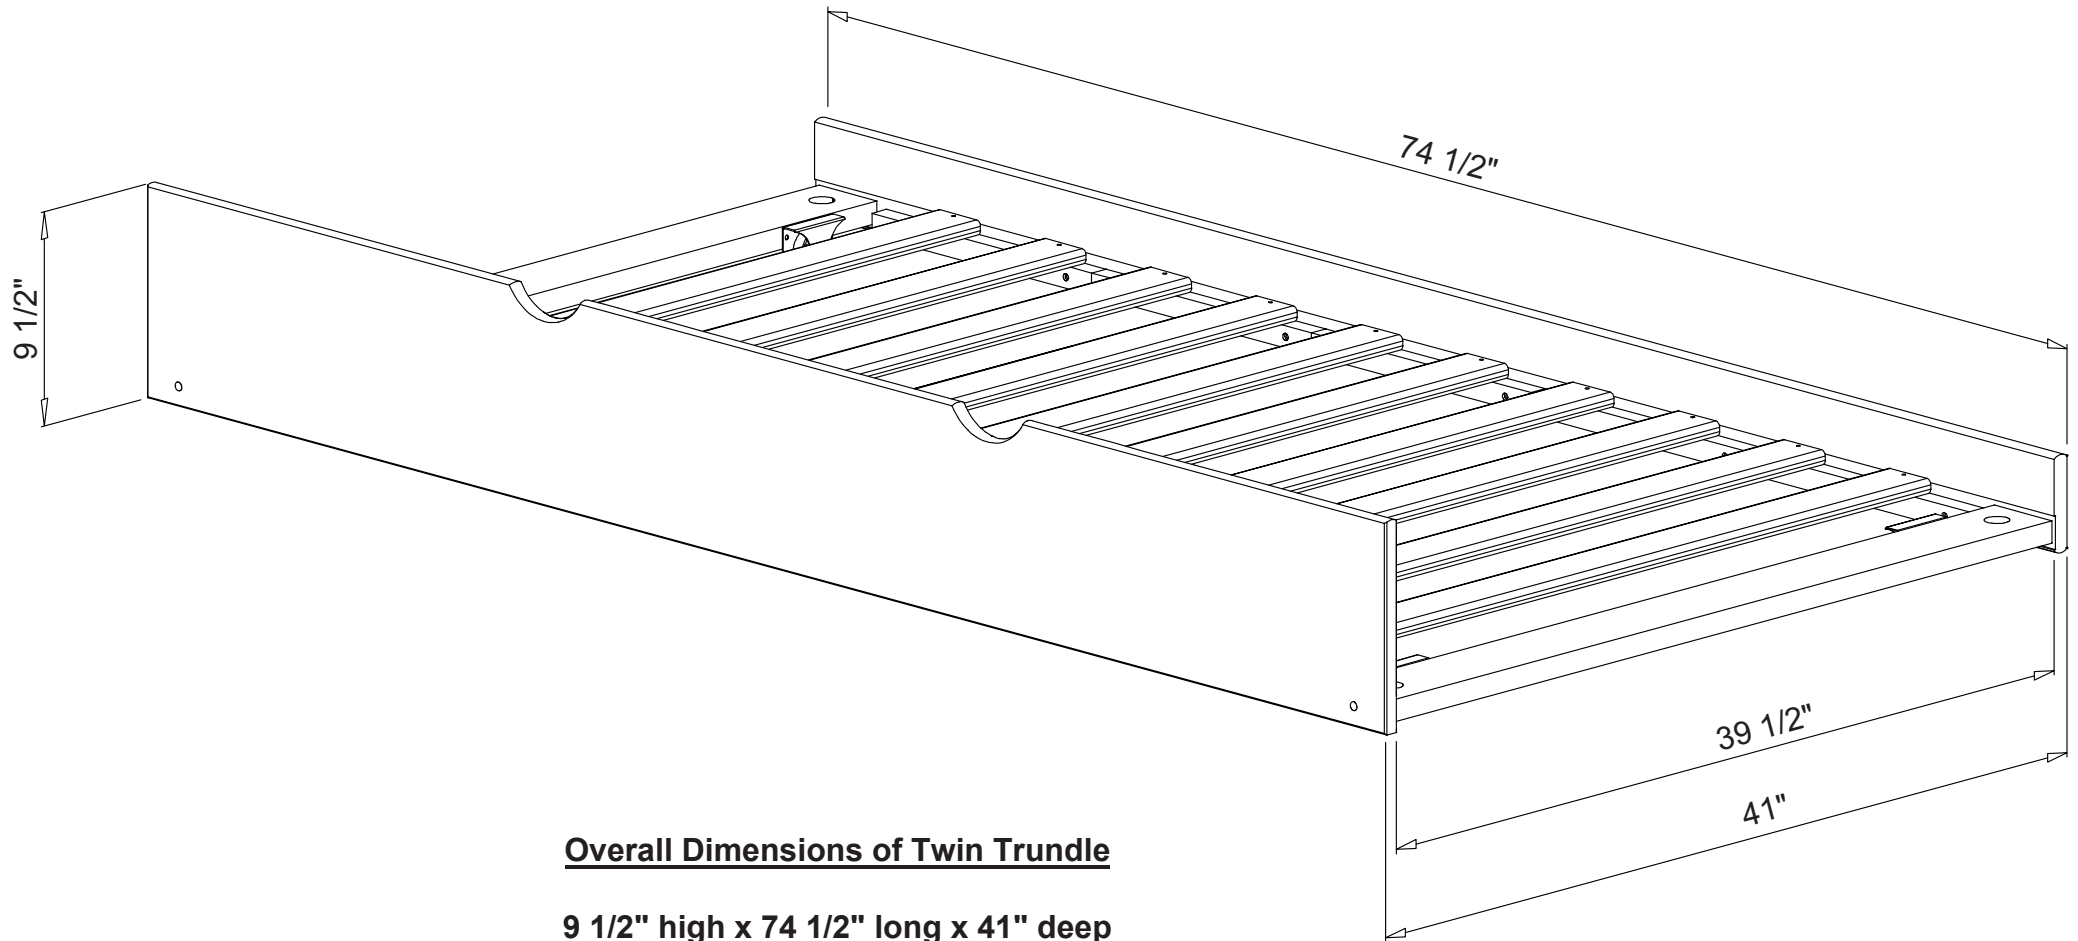

Twin Trundle Bedz King BK30

Overall Dimensions of Twin Trundle

9 1/2" high x 74 1/2" long x 41" deep

This is a natural wood product. Therefore, we cannot guarantee the sizes on this drawing are the exact measurements of the bed you will receive. The dimensions are provided as a guide to assist you with your purchase.

Full Size Trundle Bedz King BK35

Overall Dimensions of Full Trundle

9 1/2" high x 74 1/2" long x 55 3/4" deep

This is a natural wood product. Therefore, we cannot guarantee the sizes on this drawing are the exact measurements of the bed you will receive. The dimensions are provided as a guide to assist you with your purchase.

Overall Dimensions of Drawers

10 3/4" high x 36 1/2" wide x 23 1/4" deep

Internal Dimensions of Drawers

6 3/4" high x 34 1/2" wide x 22" deep

Under Bed Drawers

Bedz King BK40

This is a natural wood product. Therefore, we cannot guarantee the sizes on this drawing are the exact measurements of the bed you will receive. The dimensions are provided as a guide to assist you with your purchase.