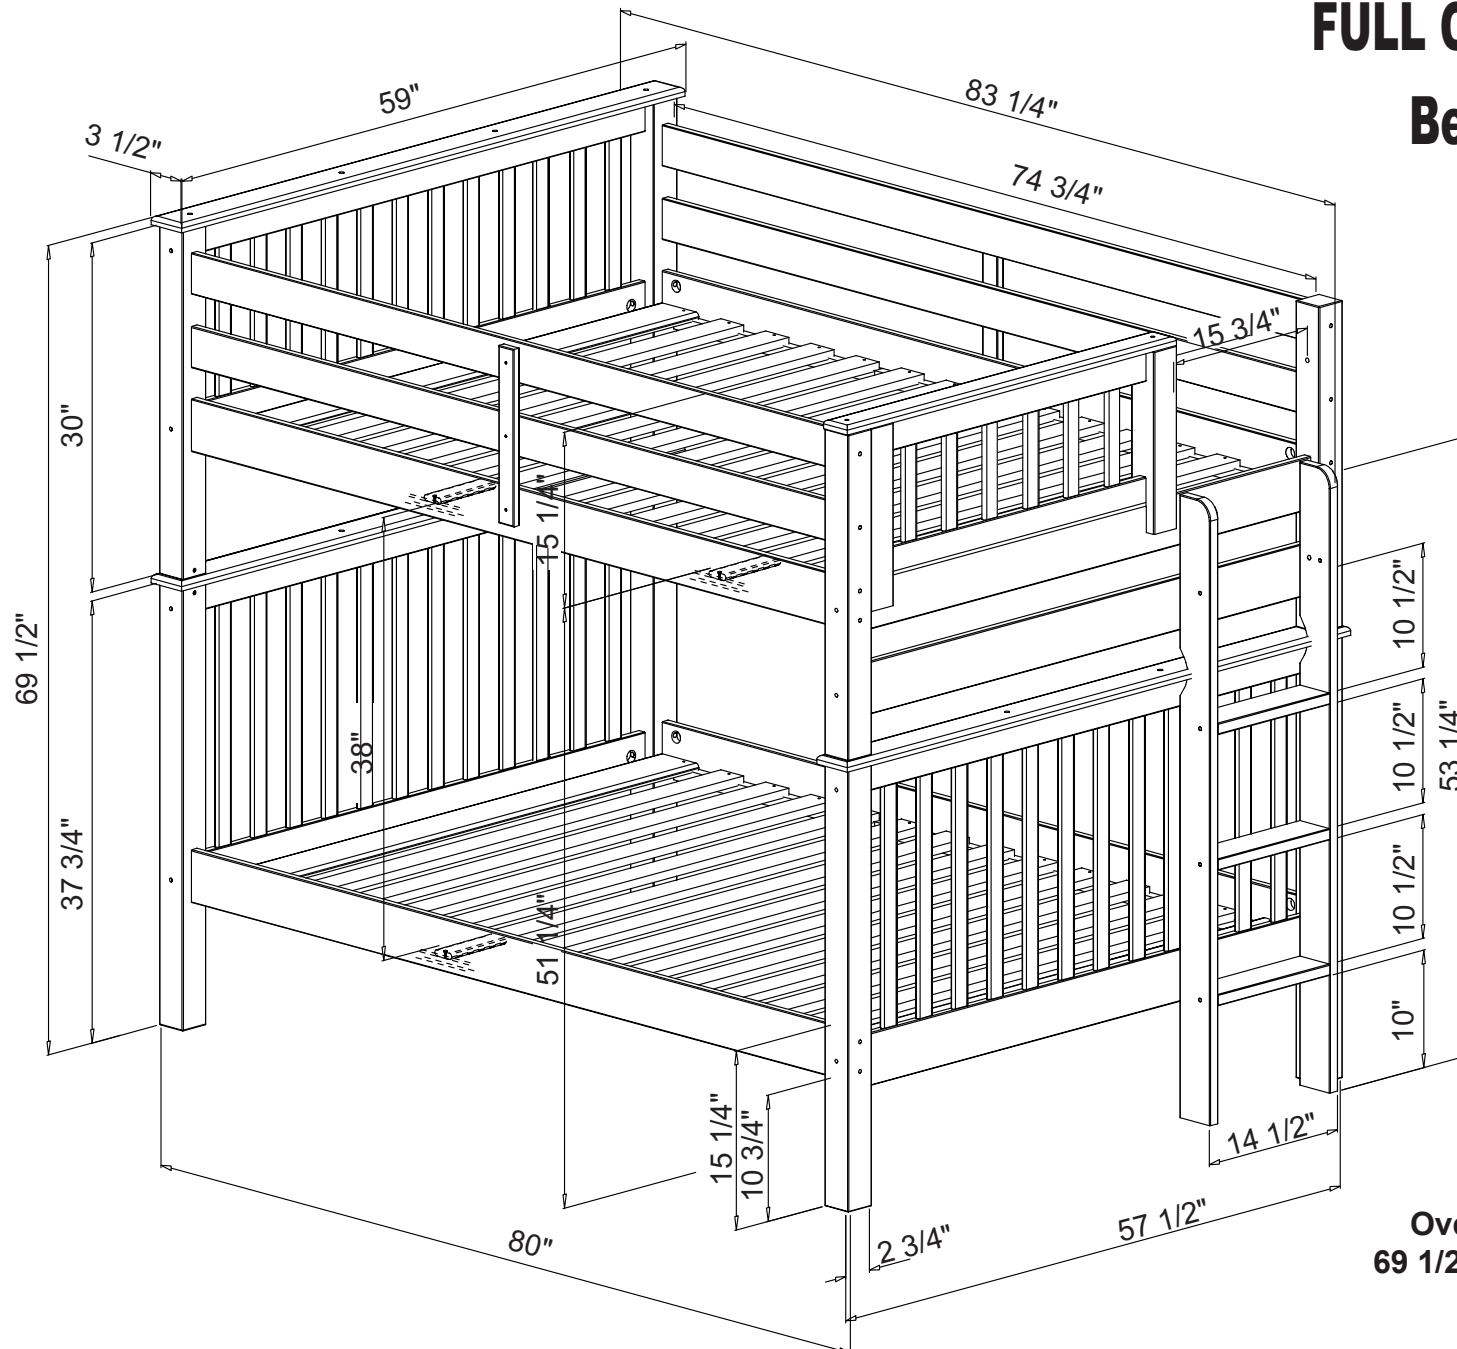

FULL OVER FULL BUNK BED

Bedz King BK981EL

**Overall Dimensions of Bunk Bed
69 1/2" high x 83 1/4" wide x 59" deep**

This is a natural wood product. We cannot guarantee the sizes on this drawing are the exact measurements of the bed you will receive. The dimensions are provided as a guide to assist you with your purchase. Please ensure the bed will fit your room.